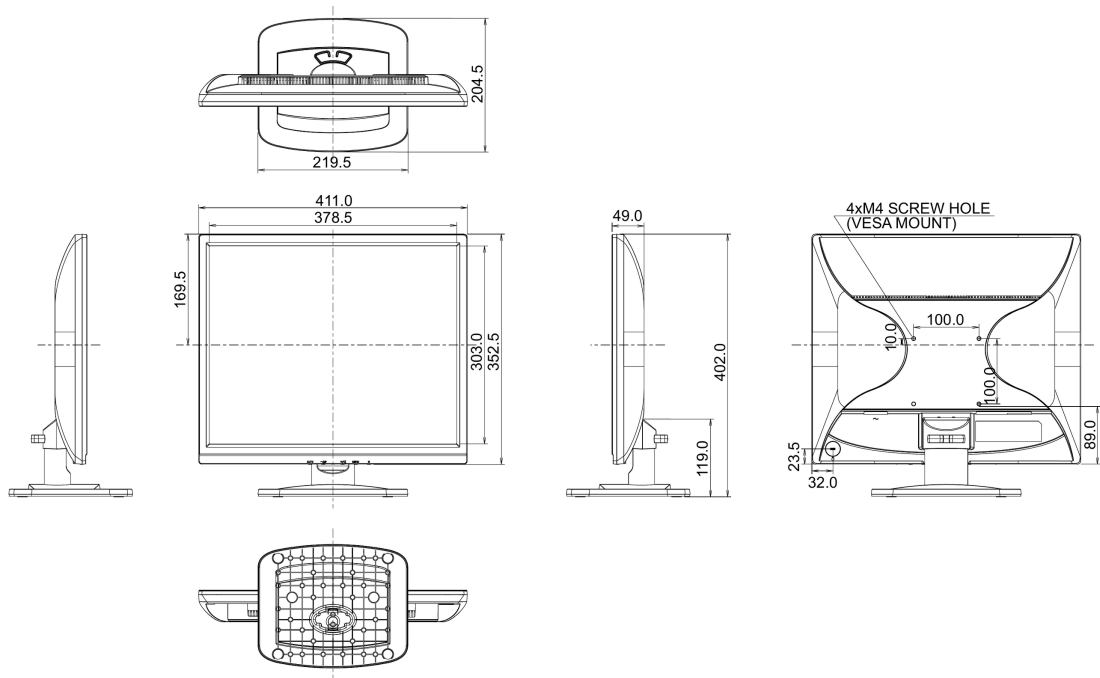

Power usage

12W typical, 0.5W stand by, 0.3W off mode

07 SUSTAINABILITY

Regulations

CE, TÜV-GS, RoHS support, ErP, WEEE, REACH, UKCA

Energy efficiency class (Regulation (EU) 2017/1369)

D

EPEAT

*registration varies by country, go to www.epeat.net for details

REACH SVHC

above 0.1%: Lead

08 DIMENSIONS / WEIGHT

Product dimensions W x H x D

411 x 402 x 204.5mm

Box dimensions W x H x D

474 x 427 x 122mm

Weight (without box)

3.1kg

Weight (with box)

4.1kg

EAN code

4948570125418

All trademarks and registered trademarks acknowledged. E & O E. Specification subject to change without notice. All LCD's comply with ISO-9241-307:2008 in connection with pixel defects.

© IIYAMA CORPORATION. ALL RIGHTS RESERVED