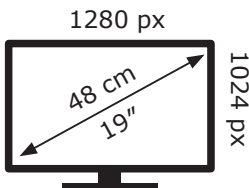

ENERG

IIYAMA CORPORATION

E1980S-B1

11 kWh/1000h