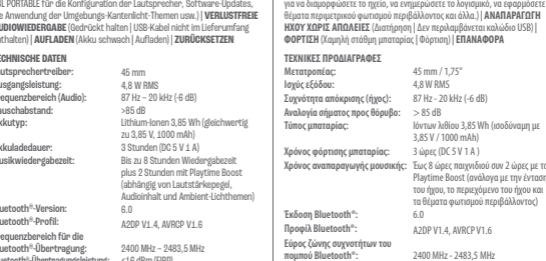

CHARGING RESET

TECH SPEC

Transducer:	45 mm / 1.75"
Output power:	4.8 W RMS
Frequency response (audio):	87 Hz - 20 kHz (-6 dB)
Signal-to-noise ratio:	> 85 dB
Battery type:	Li-ion 3.85 Wh (equivalent to 3.85 V / 1000 mAh)
Battery charge time:	3 hours (DC 5 V 1 A)
Music play time:	Up to 8 hours of playtime plus 2 hours with Playtime Boost (dependent on volume level, audio content and ambient light themes)
Bluetooth® version:	6.0
Bluetooth® profile:	A2DP V1.4, AVRCP V1.6
Bluetooth® transmitter frequency range:	2400 MHz - 2483.5 MHz
Bluetooth® transmitter power:	≤ 16 dBm (EIRP)
Bluetooth® transmitter modulation:	GFSK, π/4 DQPSK, 8DPSK
Supported format:	SBC, AAC, LC3
Product dimensions (W x H x D):	101 x 77.4 x 43 mm / 3.98 x 3.05 x 1.7"
Net weight:	0.231 kg / 0.51 lbs
Packaging dimensions (W x H x D):	125 x 90 x 58 mm / 4.9 x 3.5 x 2.3"
Gross weight:	0.32 kg / 0.71 lbs
Maximum operation temperature:	40 °C

* Waterproof & Dustproof IP68 (1.5 m / 30 mins)