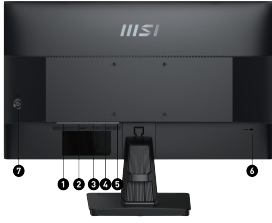

CONNECTIONS

1. 1x DC-in
2. 1x HDMI (1.4b)
3. 1x D-Sub (VGA)
4. 1x Line-in
5. 1x Headphone-out
6. 1x Kensington Lock
7. 1x 5-way navigator