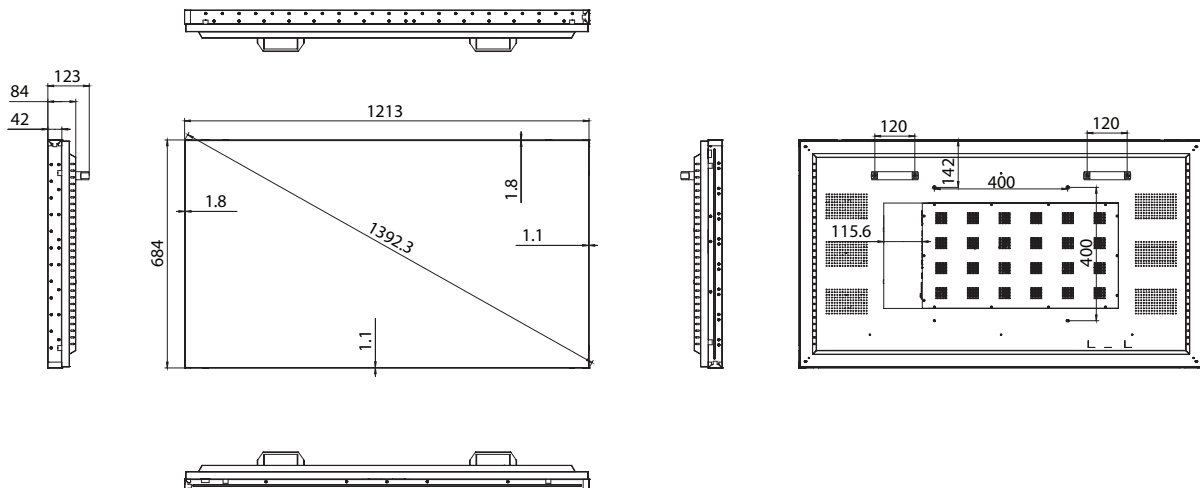

System

Operating System	Android 11
Processor CPU	ARM Cortex-A55 Quad Core
Processor GPU	Mali-G52
Memory	2G DDR4
Storage	16G EMMC
Language	Simplified Chinese, English, French, German, Polish, Spanish, Russian, Italian, Finnish, Norwegian, Swedish, Hebrew, Arabic, Thai, Malay, Indonesian, Catalan

Environment

Operating Temperature	0°C ~ 40°C
Operating Humidity	10% ~ 80%, non-condensing

Connectivity

Input	HDMI(2.0) x3 USB2.0(A) x 1 RS232(RJ45) x 1 LAN(RJ45) x1 IR(2.5mm) x1
Output	HDMI x1 Audio(3.5mm) x1 RS232(RJ45) x1
Speaker (Built-in)	w/o

Power

Power Supply	AC 100~240V, 50/60Hz
Power Consumption(Typ.)	145W
Power Consumption(Max.)	200W
Standby Consumption	less than 0.5W (Standby Mode)

Physical

Bezel Colour	Black
Set Dimension (W x H x D)	1213 X 684 X 84mm (Not including Handle)
Packing Dimension (W x H x D)	1352 x 844 x 234mm
Bezel Width (T/L/R/B)	1.8 / 1.8 / 1.1 / 1.1mm
Net Weight	27kg
Gross Weight	36.2kg
VESA Mount	400 x 400mm, 4-M6 Screw
Accessories	Quick Setup Guide / Power Cord / Remote Control & Batteries(AAA)×2 / RS232 Converter Cable / IR Cable

Certification

CB CE

Standard	CB / CE / UKCA / ERP / South Africa Energy Efficiency
EMC	Class A
Safety	62368-1

Display Dimensions

Product specifications may vary per region, and specifications are subject to change. This material may include corporate names and trademarks of third parties which are the properties of the third parties respectively.

Learn More: www.hisense-b2b.com | Contact Us: sales@hisense-b2b.com

LinkedIn: @Hisense Commercial Display | @Hisense B2B Europe | @Hisense B2B USA | @Hisense Australia