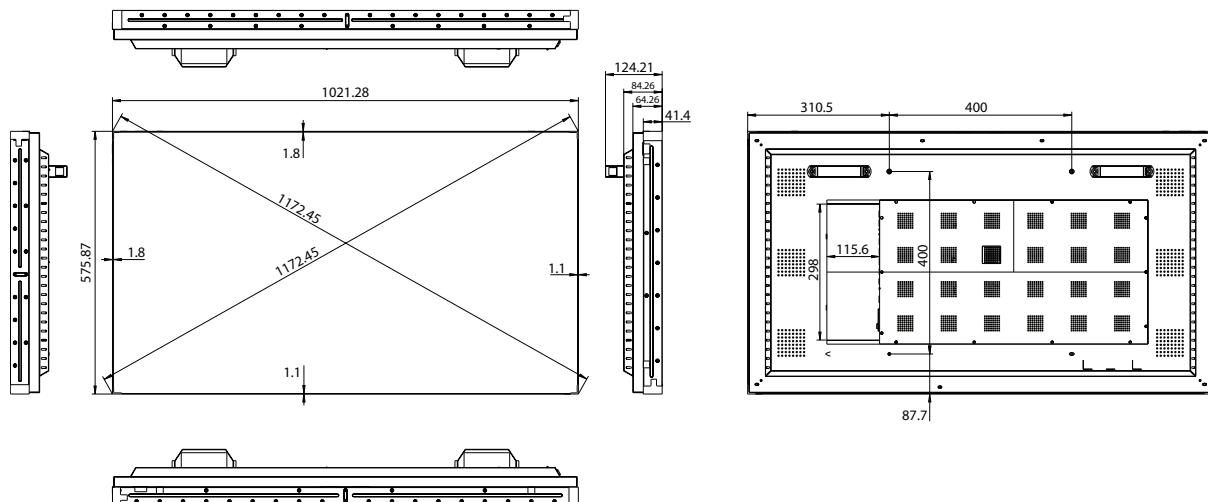

System

Operating System	Android 11
Processor CPU	ARM Cortex-A55 Quad Core
Processor GPU	Mali-G52
Memory	2G DDR4
Storage	16G EMMC
Language	Simplified Chinese, English, French, German, Polish, Spanish, Russian, Italian, Finnish, Norwegian, Swedish, Hebrew, Arabic, Thai, Malay, Indonesian, Catalan

Environment

Operating Temperature	0°C ~ 40°C
Operating Humidity	10% ~ 80%, non-condensing

Connectivity

Input	HDMI(2.0) x3 USB2.0(A) x 1 RS232(RJ45) x 1 LAN(RJ45) x1 IR(2.5mm) x1
Output	HDMI x1 Audio(3.5mm) x1 RS232(RJ45) x1
Speaker (Built-in)	w/o

Power

Power Supply	AC 100~240V, 50/60Hz
Power Consumption(Typ.)	100W
Power Consumption(Max.)	130W
Standby Consumption	less than 0.5W (Standby Mode)

Physical

Bezel Colour	Black
Set Dimension (W x H x D)	1021.3 x 575.9 x 84mm (Not including Handle)
Packing Dimension (W x H x D)	1161 x 738 x 234mm
Bezel Width (T/L/R/B)	1.8 / 1.8 / 1.1 / 1.1mm
Net Weight	19kg
Gross Weight	26.8kg
VESA Mount	400 x 400mm, 4-M6 Screw
Accessories	Quick Setup Guide / Power Cord / Remote Control & Batteries(AAA)×2 / RS232 Converter Cable / IR Cable

Certification

CB CE

Standard	CB / CE / UKCA / ERP / South Africa Energy Efficiency
EMC	Class A
Safety	62368-1

Display Dimensions

Product specifications may vary per region, and specifications are subject to change. This material may include corporate names and trademarks of third parties which are the properties of the third parties respectively.