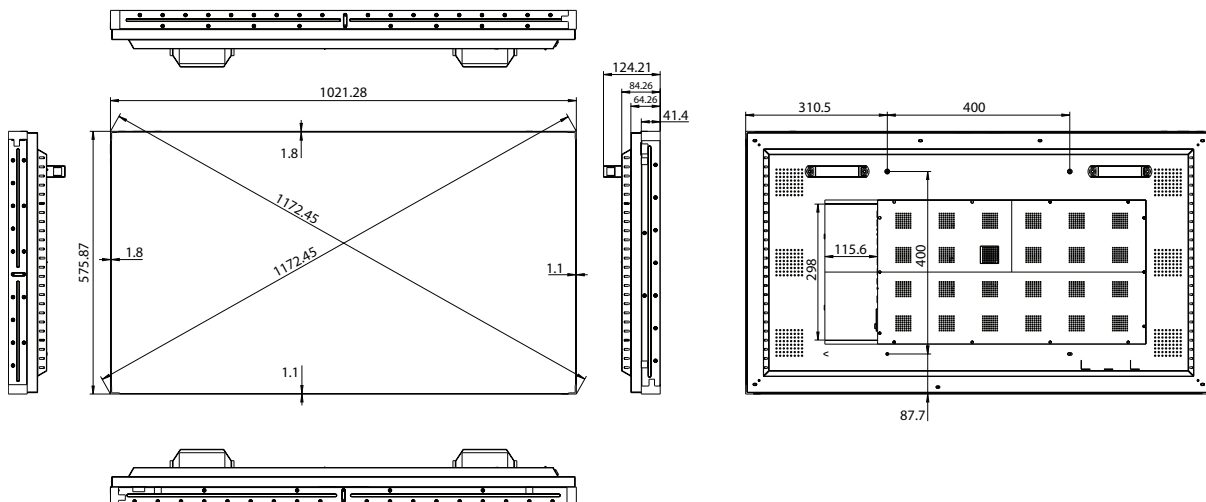

System

Operating System	Android 11
Processor CPU	ARM Cortex-A55 Quad Core
Processor GPU	Mali-G52
Memory	2G DDR4
Storage	16G EMMC
Language	Simplified Chinese, English, French, German, Polish, Spanish, Russian, Italian, Finnish, Norwegian, Swedish, Hebrew, Arabic, Thai, Malay, Indonesian, Catalan

Environment

Operating Temperature	0°C ~ 40°C
Operating Humidity	10% ~ 80%, non-condensing

Connectivity

Input	HDMI(2.0) x3 USB2.0(A) x 1 RS232(RJ45) x 1 LAN(RJ45) x1 IR(2.5mm) x1
Output	HDMI x1 Audio(3.5mm) x1 RS232(RJ45) x1
Speaker (Built-in)	w/o

Power

Power Supply	AC 100~240V, 50/60Hz
Power Consumption(Typ.)	100W
Power Consumption(Max.)	130W
Standby Consumption	less than 0.5W (Standby Mode)

Physical

Bezel Colour	Black
Set Dimension (W x H x D)	1021.3 x 575.9 x 84mm (Not including Handle)
Packing Dimension (W x H x D)	1161 x 738 x 234mm
Bezel Width (T/L/R/B)	1.8 / 1.8 / 1.1 / 1.1mm
Net Weight	19kg
Gross Weight	26.8kg
VESA Mount	400 x 400mm, 4-M6 Screw
Accessories	Quick Setup Guide / Power Cord / Remote Control & Batteries(AAA)×2 / RS232 Converter Cable / IR Cable

Certification

CB CE

Standard	CB / CE / UKCA / ERP / South Africa Energy Efficiency
EMC	Class A
Safety	62368-1

Display Dimensions

Product specifications may vary per region, and specifications are subject to change. This material may include corporate names and trademarks of third parties which are the properties of the third parties respectively.