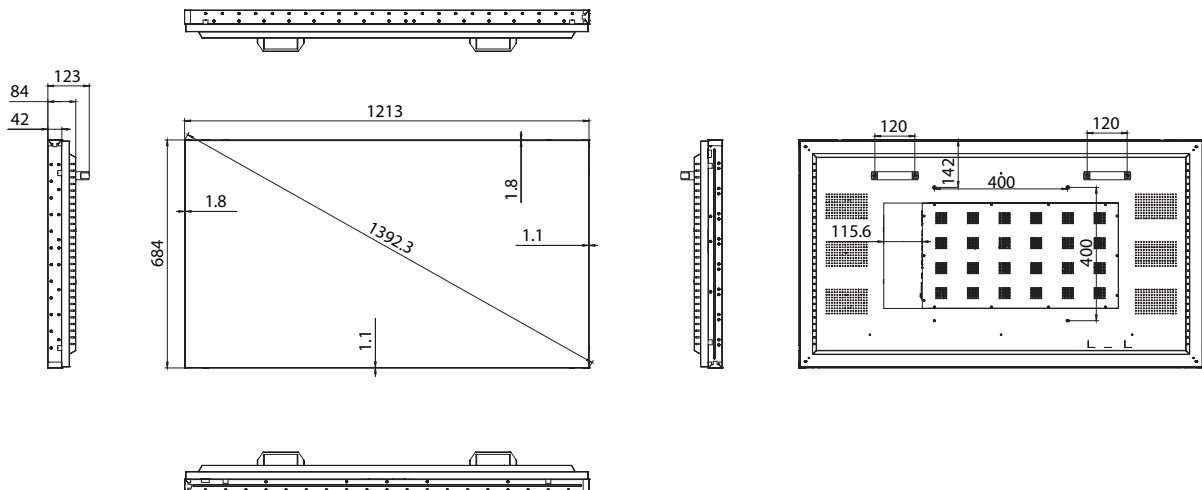

System

Operating System	Android 11
Processor CPU	ARM Cortex-A55 Quad Core
Processor GPU	Mali-G52
Memory	2G DDR4
Storage	16G EMMC
Language	Simplified Chinese, English, French, German, Polish, Spanish, Russian, Italian, Finnish, Norwegian, Swedish, Hebrew, Arabic, Thai, Malay, Indonesian, Catalan

Environment

Operating Temperature	0°C ~ 40°C
Operating Humidity	10% ~ 80%, non-condensing

Connectivity

Input	HDMI(2.0) x3 USB2.0(A) x 1 RS232(RJ45) x 1 LAN(RJ45) x1 IR(2.5mm) x1
Output	HDMI x1 Audio(3.5mm) x1 RS232(RJ45) x1
Speaker (Built-in)	w/o

Power

Power Supply	AC 100~240V, 50/60Hz
Power Consumption(Typ.)	145W
Power Consumption(Max.)	200W
Standby Consumption	less than 0.5W (Standby Mode)

Physical

Bezel Colour	Black
Set Dimension (W x H x D)	1213 X 684 X 84mm (Not including Handle)
Packing Dimension (W x H x D)	1352 x 844 x 234mm
Bezel Width (T/L/R/B)	1.8 / 1.8 / 1.1 / 1.1mm
Net Weight	27kg
Gross Weight	36.2kg
VESA Mount	400 x 400mm, 4-M6 Screw
Accessories	Quick Setup Guide / Power Cord / Remote Control & Batteries(AAA)×2 / RS232 Converter Cable / IR Cable

Certification

CB CE

Standard	CB / CE / UKCA / ERP / South Africa Energy Efficiency
EMC	Class A
Safety	62368-1

Display Dimensions

Product specifications may vary per region, and specifications are subject to change. This material may include corporate names and trademarks of third parties which are the properties of the third parties respectively.

Learn More: www.hisense-b2b.com | Contact Us: sales@hisense-b2b.com

LinkedIn: @Hisense Commercial Display | @Hisense B2B Europe | @Hisense B2B USA | @Hisense Australia