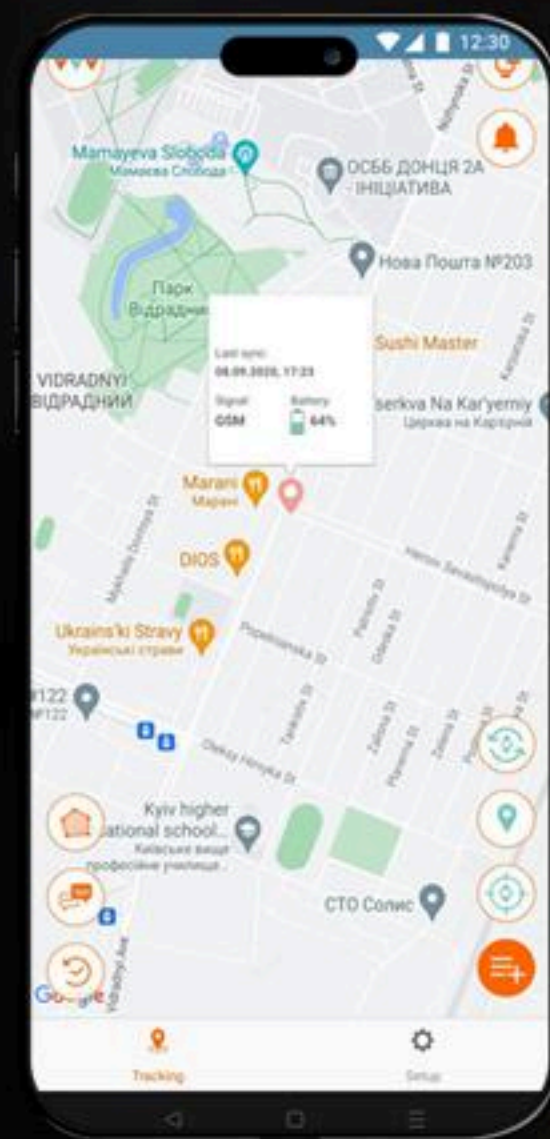

# CANYON SAFETRACK AI

Canyon Safetrack AI is our enhanced indoor positioning system for kids smartwatches. It uses Wi-Fi access point scanning to determine location even when GPS is unavailable. AI-driven analytics filter out inaccurate signals and highlight only reliable location data. As a result, you can get more precise and stable positioning in malls, schools, and other indoor environments.

# PARENT CONTROL VIA CANYON LIFE APP

Stay in control with the Canyon Life mobile app. It allows you to set limits, monitor activity, and manage your child's smartwatch experience remotely.

You can set screen time limits, track their location in real time, and customize the watch settings to match your child's needs — all from your smartphone.