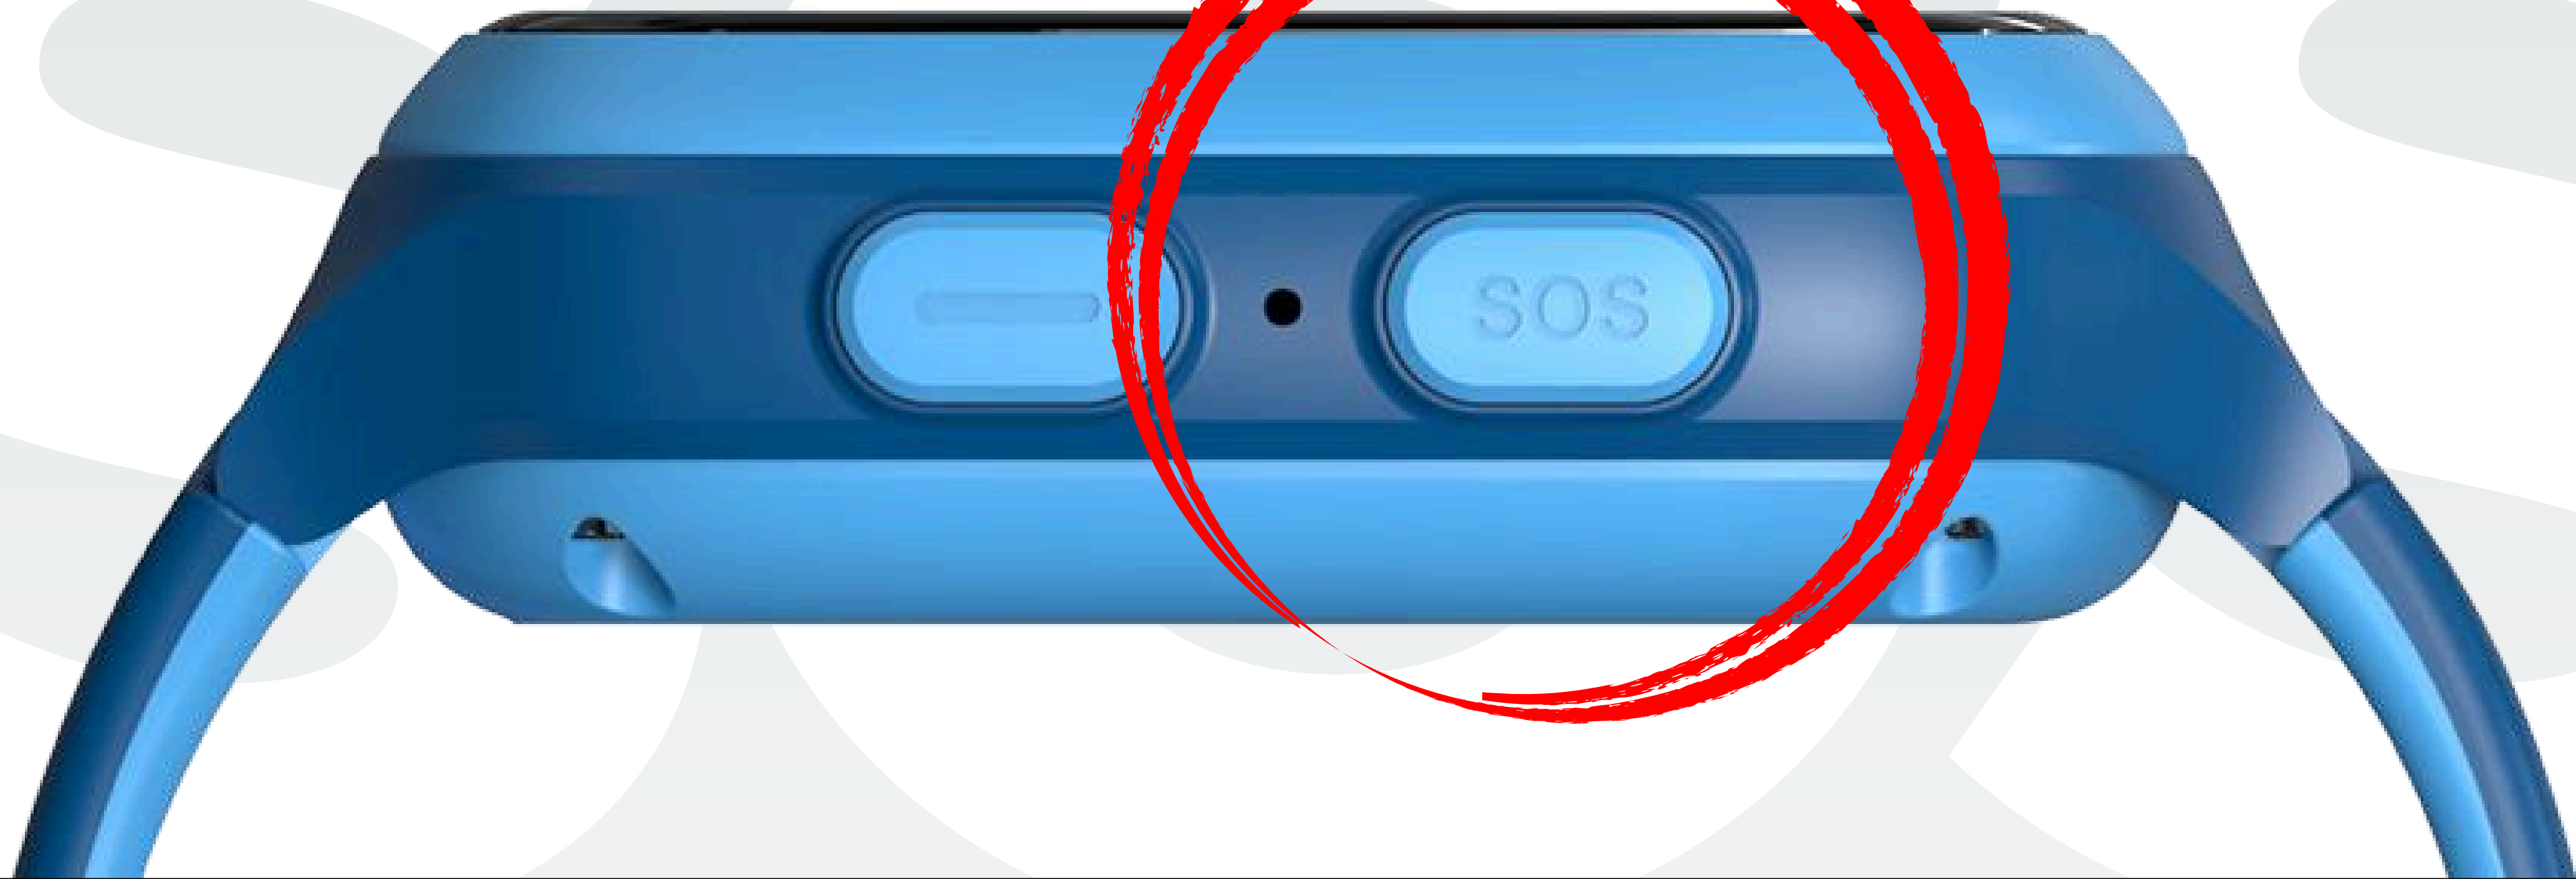

SAFETY FIRST WITH SOS & WHITE LIST

Add up to 50 trusted contacts and rely on the SOS button to make sure your child communicates only with safe, approved people. In emergencies, one press is enough to instantly notify parents.