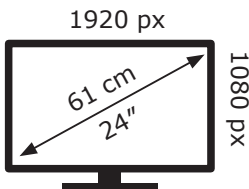

ENERGY

Lenovo

24-10(H25238FG0) Legion

17 kWh/1000h

ABCDEF**E**FG

19 kWh/1000h