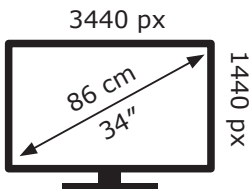

ENERG

IIYAMA CORPORATION

GCB3486WQSCP-B1

32 kWh/1000h

ABCDEF**G**

52 kWh/1000h