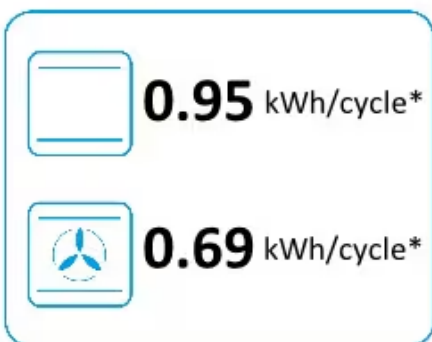

* цикъл . cyklus . portion . zykus . πρόγραμμα . ciclo . tsükkel . ohjelma . ciklus . ciklas . cikls . ciklu . cyclus . cykl . ciclu . program . cykel

65/2014