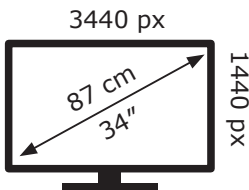

ENERG

ASUS

PG34WCDN

28 kWh/1000h

ABCDEF**G**

30 kWh/1000h