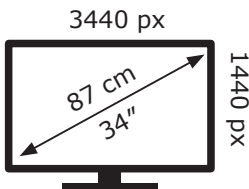

ENERG

ASUS

XG34WCDMS

26 kWh/1000h

ABCDEF**G**

34 kWh/1000h