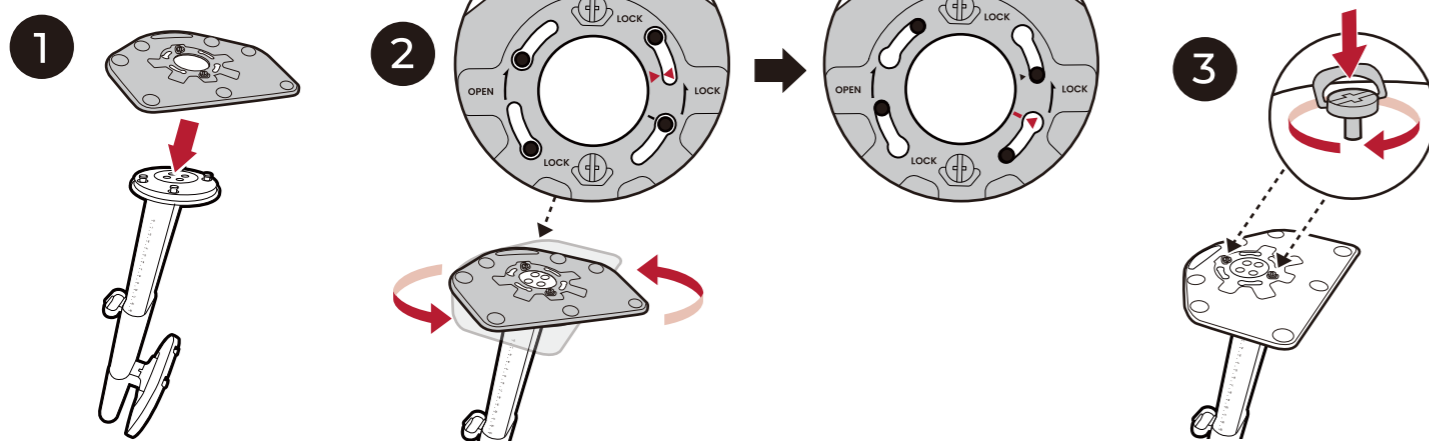

7

8

9

Package contents

P/N: 4J.XXXXX.XXX

Setup

ZOWIE's Esports Monitors Strive for Perfection

S Switch

AUTO

 Angle adjustment and rotation

 Installing the Shield (optional step)

 VESA mounting (100x100)

The terms HDMI, HDMI High-Definition Multimedia Interface, HDMI Trade Dress and the HDMI Logos are trademarks or registered trademarks of HDMI Licensing Administrator, Inc.