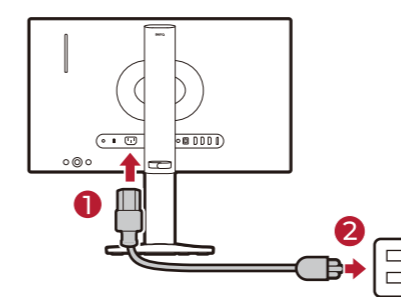

7

8

9

Package contents

P/N: 4J.XXXXX.XXX

Setup

ZOWIE's Esports Monitors Strive for Perfection

S Switch