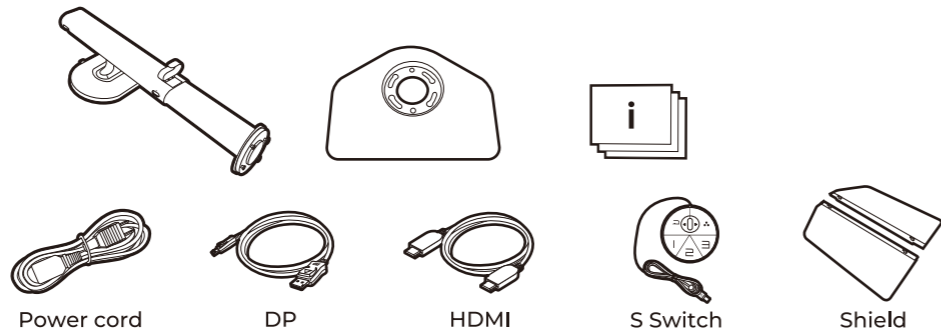

7

8

9

Package contents

P/N: 4J.XXXXX.XXX

Setup

ZOWIE's Esports Monitors Strive for Perfection

S Switch

AUTO

 Angle adjustment and rotation

 Installing the Shield (optional step)

 VESA mounting (100x100)

The terms HDMI, HDMI High-Definition Multimedia Interface, HDMI Trade Dress and the HDMI Logos are trademarks or registered trademarks of HDMI Licensing Administrator, Inc.