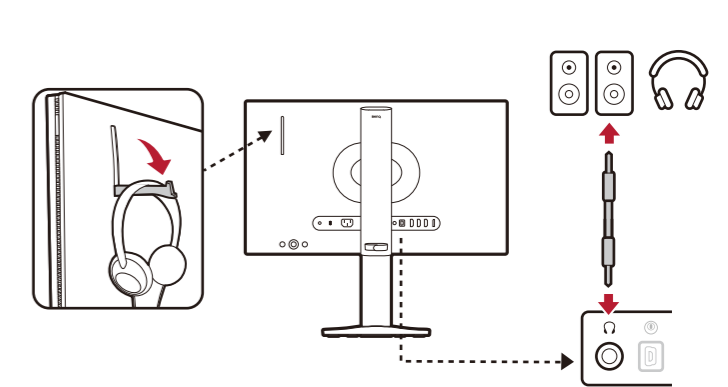

7

8

9

Package contents

P/N: 4J.XXXXX.XXX

Setup

ZOWIE's Esports Monitors Strive for Perfection

S Switch