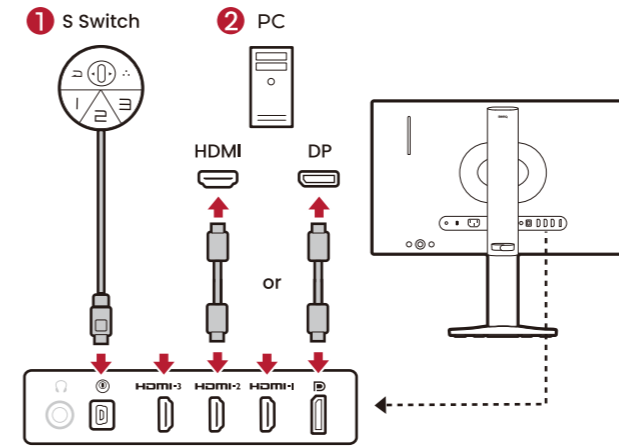

5

Video & S Switch