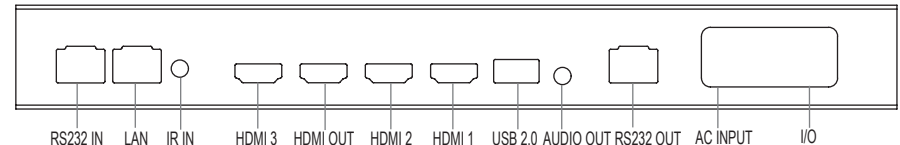

Wall Mount (Optional)

Wall mount hole pattern(mm) A × B	400 × 400
Wall mount screw size	M6
Number of wall-mount screw	4
H(mm)	10.0-12.0

Terminal Introduction

Port Name	Function description
USB 2.0	It can be used to connect a standard USB device.
HDMI 1/2/3	It can be used to connect an external device with HDMI port.
LAN	It can be used to connect a network cables so as to access the Internet.
RS2322 IN/OUT	It is the input/output port of the serial communication command.
AUDIO OUT	It can be used to connect the AV device.
HDMI OUT	When HDMI 3 has signal input, it can be used to connect other display device with HDMI port.
IR IN	It can be used to connect an external remote control.