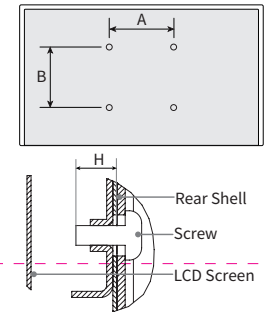

Wall Mount (Optional)

Wall mount hole pattern(mm) A × B	400 × 400
Wall mount screw size	M6
Number of wall-mount screw	4
H(mm)	10.0-12.0

Terminal Introduction

Port Name	Function description
USB 2.0	It can be used to connect a standard USB device.
HDMI 1/2/3	It can be used to connect an external device with HDMI port.
LAN	It can be used to connect a network cables so as to access the Internet.
RS2322 IN/OUT	It is the input/output port of the serial communication command.
AUDIO OUT	It can be used to connect the AV device.
HDMI OUT	When HDMI 3 has signal input, it can be used to connect other display device with HDMI port.
IR IN	It can be used to connect an external remote control.