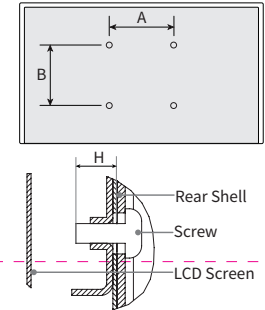

Wall Mount (Optional)

Wall mount hole pattern(mm) A × B	400 × 400
Wall mount screw size	M6
Number of wall-mount screw	4
H(mm)	10.0-12.0

Terminal Introduction

Port Name	Function description
USB 2.0	It can be used to connect a standard USB device.
HDMI 1/2/3	It can be used to connect an external device with HDMI port.
LAN	It can be used to connect a network cables so as to access the Internet.
RS232 IN/OUT	It is the input/output port of the serial communication command.
AUDIO OUT	It can be used to connect the AV device.
HDMI OUT	When HDMI 3 has signal input, it can be used to connect other display device with HDMI port.
IR IN	It can be used to connect an external remote control.