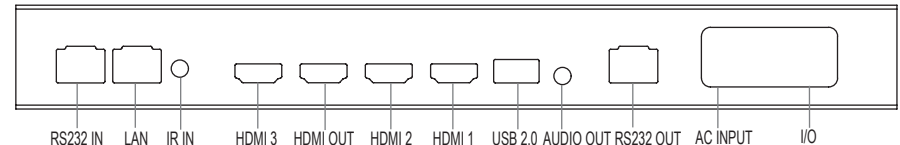

Wall Mount (Optional)

Wall mount hole pattern(mm) A × B	400 × 400
Wall mount screw size	M6
Number of wall-mount screw	4
H(mm)	10.0-12.0

Terminal Introduction

Port Name	Function description
USB 2.0	It can be used to connect a standard USB device.
HDMI 1/2/3	It can be used to connect an external device with HDMI port.
LAN	It can be used to connect a network cables so as to access the Internet.
RS232 IN/OUT	It is the input/output port of the serial communication command.
AUDIO OUT	It can be used to connect the AV device.
HDMI OUT	When HDMI 3 has signal input, it can be used to connect other display device with HDMI port.
IR IN	It can be used to connect an external remote control.