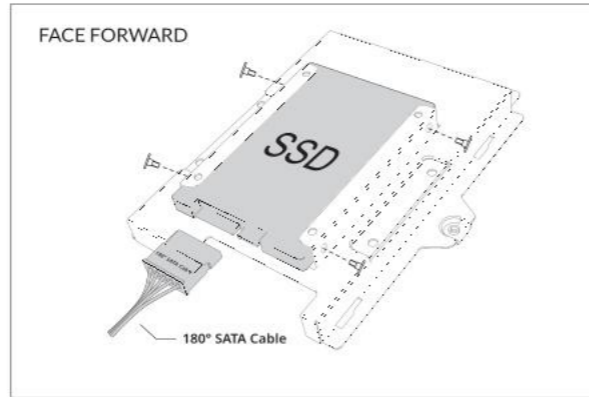

6 HARD DISK INSTALLATION
INSTALACIÓN DEL DISCO DURO
FESTPLATTENINSTALLATION
INSTALLATION DES DISQUES DURS
드라이브 장착
드라이브의設置
安裝驱动器

A. INSTALLING A 2.5" SOLID STATE DRIVE
INSTALAR UNA RANURA SOLID STATE DE 2.5"
INSTALLATION EINER 2.5 ZOLL SSD
INSTALLER UN DISQUE DUR 2.5"
2.5" SSD 장착
2.5" 드라이브의設置
2.5寸硬盘安裝