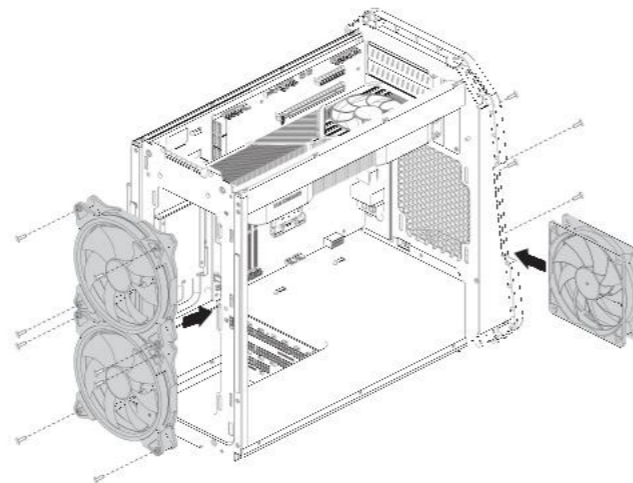

8 FAN INSTALLATION
INSTALAR VENTILADOR
LÜFTERINSTALLATION
INSTALLATION DU VENTILATEUR
팬 장착
케이스팬의設置
风扇安裝

DARK CUBE Beyond the Limits

SPECIFICATION	
General	
Form Factor	Mid Cube
Material(s)	Steel + Plastic + Aluminum Alloy + Glass
Side Panel Type	Tempered Glass
Access & Controls	Power, Fan Control Button, 2 x USB3.0, HD-AUDIO, TYPE-C3.1
Dimensions	512 x 240 x 406 mm (DxWxH)
Compatibility & Clearances	
Mainboard Support	M-ATX, ITX
Max PSU Length	≤ 220mm
Max CPU Cooler Height	≤ 175mm
Max GPU Length	≤ 325mm
Max Radiator (Front)	120mm / 240mm
Max Radiator (Rear)	Up to 120mm
Expansion Slots & Drive Bays	
PCI-E Slots	4
5.25" ODD	-
3.5"	1
2.5"	1
Cooling	
Front	2 x 120mm / 2 x 140mm
Top	-
Rear	1 x 120mm
Dust Filter	Bottom

www.ANTEC.com

V2.2

©1986 - 2021 Antec, Inc. All rights reserved.