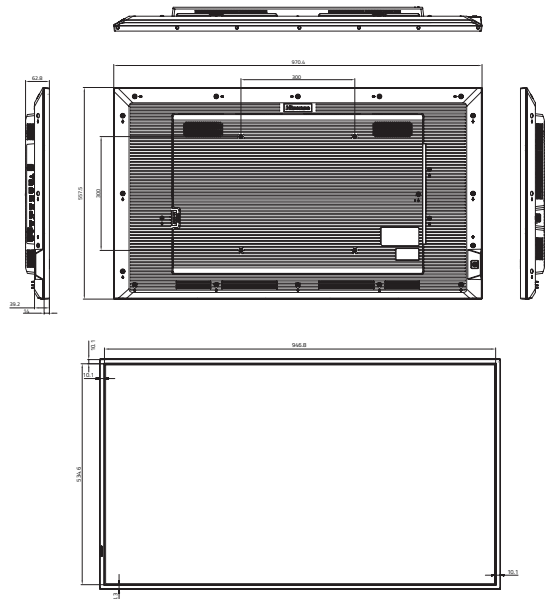

Physical

Bezel Color	Black
Set Dimension(WxHxD)	970.4 x 557.5 x 62.8mm 38.20 x 21.9 x 2.5inch
Bezel width(T/L/R/B)	10.1mm(T/L/R), 10.3mm(B)
Net Weight	8.5kg / 18.7lbs
Packing Dimension (WxHxD)	1092 x 663 x 145mm 43 x 26.1 x 5.7inch
Gross Weight	12.5kg / 27.56lbs
VESA Mount	300mm x 300mm

Certification

Standard Certification	CCC/CB/CE/FCC/ETUvus/UKCA/CEC/ERP
Safety	62368-1
Environment	Energy Star 8.0
IP Rating	IP5X

Dimensions

43" 970.4 x 557.5 x 62.8mm / 38.20 x 21.9 x 2.5inch
8.5kg / 18.7lbs