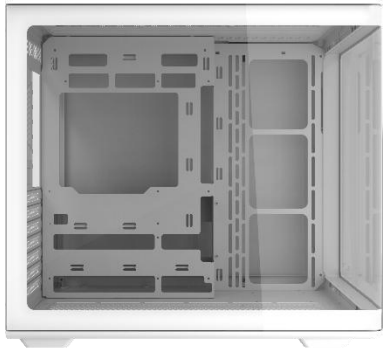

SHIPPING DETAILS

Item Code	(Black): E600-KGNN-S02 (White): E600-WGNN-S02	
EAN Code	E600-KGNN-S02 4719512162033 E600-WGNN-S02 4719512162040	
UPC Code	E600-KGNN-S02 884102134319 E600-WGNN-S02 884102134326	
Net Weight	6.71 kg / 14.79 lb	
Gross Weight	8.5 kg / 18.74 lb	
Carton Dimension (L x W x H)	453 x 355 x 541 mm / 17.83 x 13.98 x 21.30 inch	
Container 20 feet	With Pallet	220
	Carton / Pallet	22
	Without Pallet	316
Container 40 feet	With Pallet	484
	Carton / Pallet	24
	Without Pallet	652
Container 40 HQ	With Pallet	528
	Carton / Pallet	24
	Without Pallet	754