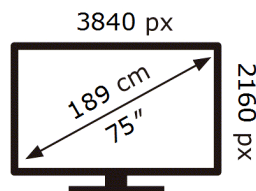

ENERG

Samsung

UE75M72HAU

129 kWh/1000h

ABCDEF **G**

195 kWh/1000h

2019/2013