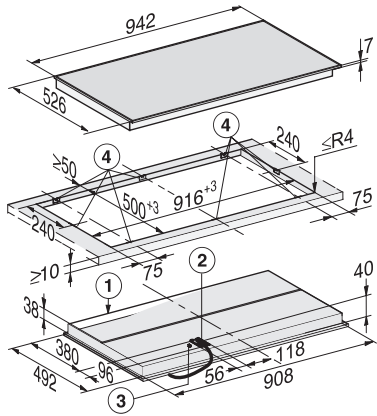

KM 6565 FR

Electric hob with onset controls

in maximum width for the ultimate in cooking and user convenience.

EAN: 4002515997628 / Material number: 10882070 /
Old Material Number: 26656500D

Keeping warm	•
Individual setting options (e.g. buzzers)	•
Efficiency and sustainability	
Residual heat utilisation	•
Power rating in off mode in W	0,5
Power rating in standby mode in W	0,8
Power rating in networked standby in W	2,0
Time until automatic switch to off mode in min	10
Time until automatic switch to standby in min	10
Time until automatic switch to networked standby in min	10
Cleaning and care	
Easy to clean ceramic glass	•
Safety	
Safety switch-off	•
Lock function	•
System lock	•
Overheating protection	•
Residual heat indicator	•
Technical data	
Dimensions (H x W x D) in mm	50 x 942 x 526
Dimensions in mm (width)	942
Dimensions in mm (height)	50
Dimensions in mm (depth)	526
Casing height incl. connection box in mm	43
Cutout dimensions in mm (width) with surface-mounted installation	916 mm
Cutout dimensions in mm (depth) with surface-mounted installation	500 mm
Weight in kg	13
Total rated load in kW	9,20
Length of supply lead in m	1,4
Voltage in V	230
Frequency in Hz	50-60
Accessories included	
Razor-blade scraper	•
Mains cable	Yes

KM 6565 FR

Electric hob with onset controls

in maximum width for the ultimate in cooking and user convenience.

KM 6565 FR (Installation drawing)

1) Front, 2) Mains connection box. Built-in height = 40 mm, mains connection cable L = 1440 mm, 3) WLAN stick connection point, 4) Clamp springs