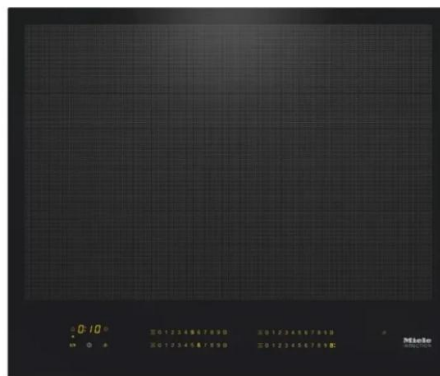

Informacije o proizvodu (EN)

MIELE ugradna ploča KM 6565 FR

Tehnoteka je online destinacija za upoređivanje cena i karakteristika bele tehnike, potrošačke elektronike i IT uređaja kod trgovinskih lanaca i internet prodavnica u Srbiji. Naša stranica vam omogućava da istražite najnovije informacije, detaljne karakteristike i konkurentne cene proizvoda.

Posetite nas i uživajte u ekskluzivnom iskustvu pametne kupovine klikom na link:

<https://tehnoteka.rs/p/miele-ugradna-ploca-km-6565-fr-akcija-cena/>

KM 6565 FR

Electric hob with onset controls

in maximum width for the ultimate in cooking and user convenience.

EAN: 4002515997628 / Material number: 10882070 /
Old Material Number: 26656500D

General information	
Model identifier	KM 6565 FR
Manufacturer material number	10882070
EAN number	4002515997628
Marketing class	Platinum
Heating type	
Heating type	Electric
Construction type	
Independent of cooker	•
Design	
Elegant glass ceramic surface	•
Ceramic surface colour	Black
Stainless-steel frame	•
Surface-mounted installation	•
Cooking zone details	
Number of cooking zones	4
1st cooking zone/cooking area	
Position	front left
Type	Single-circuit ring
Size in mm	Ø 145
Max. rating in W	1200
2nd cooking zone/cooking area	
Position	rear left
Type	Dual-circuit ring
Size in mm	Ø 120 / Ø 210
Max. rating in W	750/2200
3rd cooking zone/cooking area	
Position	rear centre
Type	ExtraSpeed
Size in mm	Ø 145 / Ø 210 / Ø 270
Max. rating in W	1050/2050/3200
4th cooking zone/cooking area	
Position	rear right
Type	Casserole area
Size in mm	Ø 170 / 170x290
Max. rating in W	1500/2600
User convenience	
Networking with Miele@home	•
Con@ctivity	•
Operation via sensor controls	SmartSelect
Extended cooking zone	•
Display colour	Yellow
Stop & Go function	•
Wipe protection	•
Recall function	•
Minute minder	•
Safety switch-off	•
Auto heat-up	•