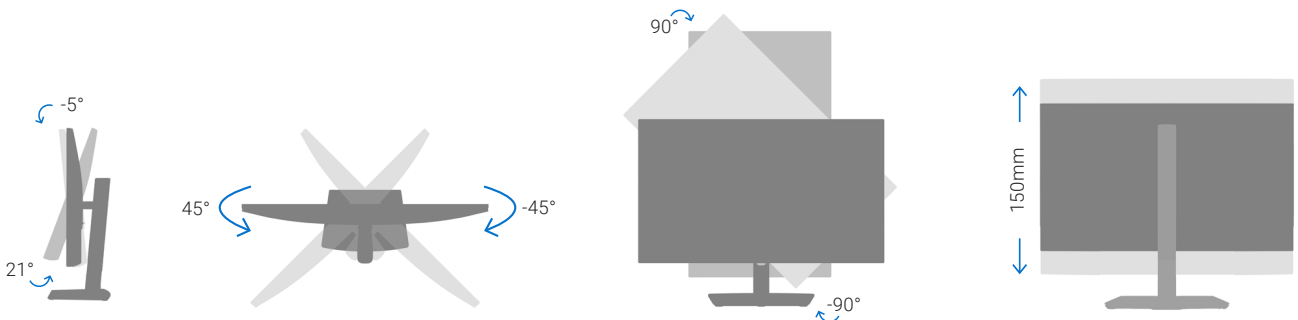

Easy-to-use

Navigate the onscreen menu and adjust settings with a convenient joystick control.

Quick access

Thoughtfully designed with 2X quick-access USB-C ports (up to 15W charging) on the bottom bezel and an intuitive on-screen display for effortless device connectivity.

Work with ease

Adjustability to suit your preferences throughout the day with tilt*, swivel*, pivot*, and height adjustment (up to 150mm)*.

Dell Display and Peripheral Manager

Screen image simulated for illustrative purposes only. Monitor model varies.