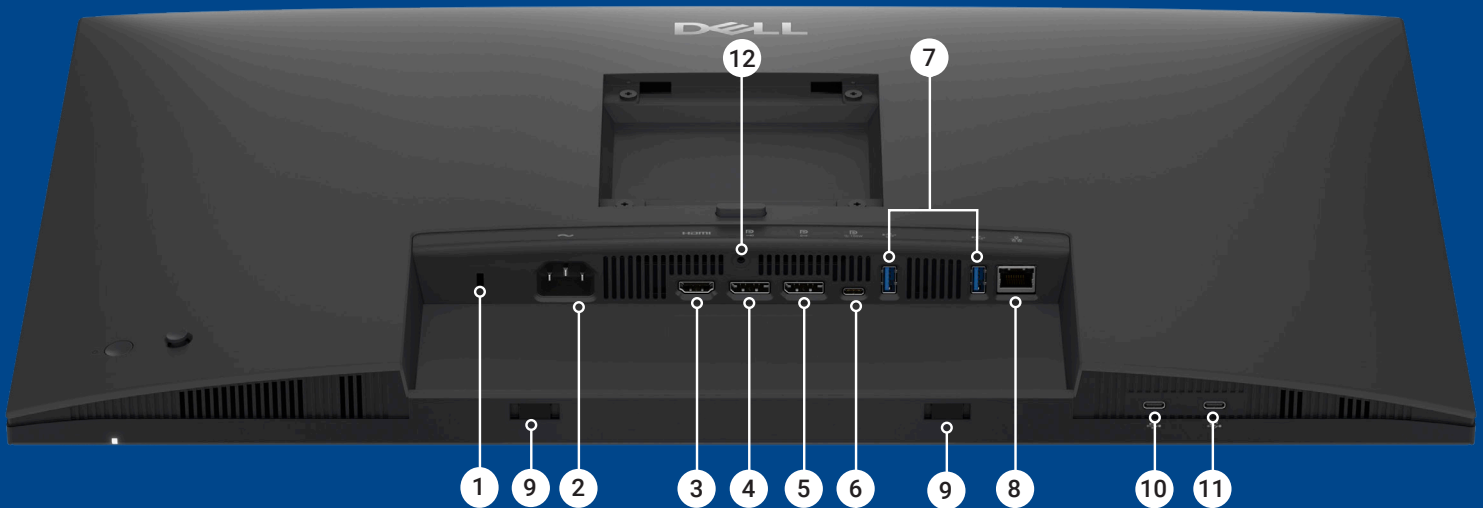

Ports & Slots

1 Security lock slot (based on Kensington Security Slot™) 2 Power connector 3 HDMI 1.4 (HDCP 1.4) (Supports up to FHD 1920 x 1080 120Hz TMDS as per specified in HDMI 2.1) 4 DisplayPort 1.4 (HDCP 1.4) (Supports up to FHD 1920 x 1080, 120 Hz) 5 DisplayPort 1.4 (out) with MST (HDCP 1.4) (Supports up to FHD 1920 x 1080, 120 Hz)	6 USB-C 5Gbps upstream (DP 1.4 Alt mode, power delivery up to 100W*) 7 USB Type-A 5Gbps downstream (2) 8 RJ45 Ethernet port, 1GbE 9 Soundbar slots (2) 10 USB-C 5Gbps downstream (up to 15W charging) 11 USB-C 5Gbps downstream (up to 15W charging) 12 Stand lock