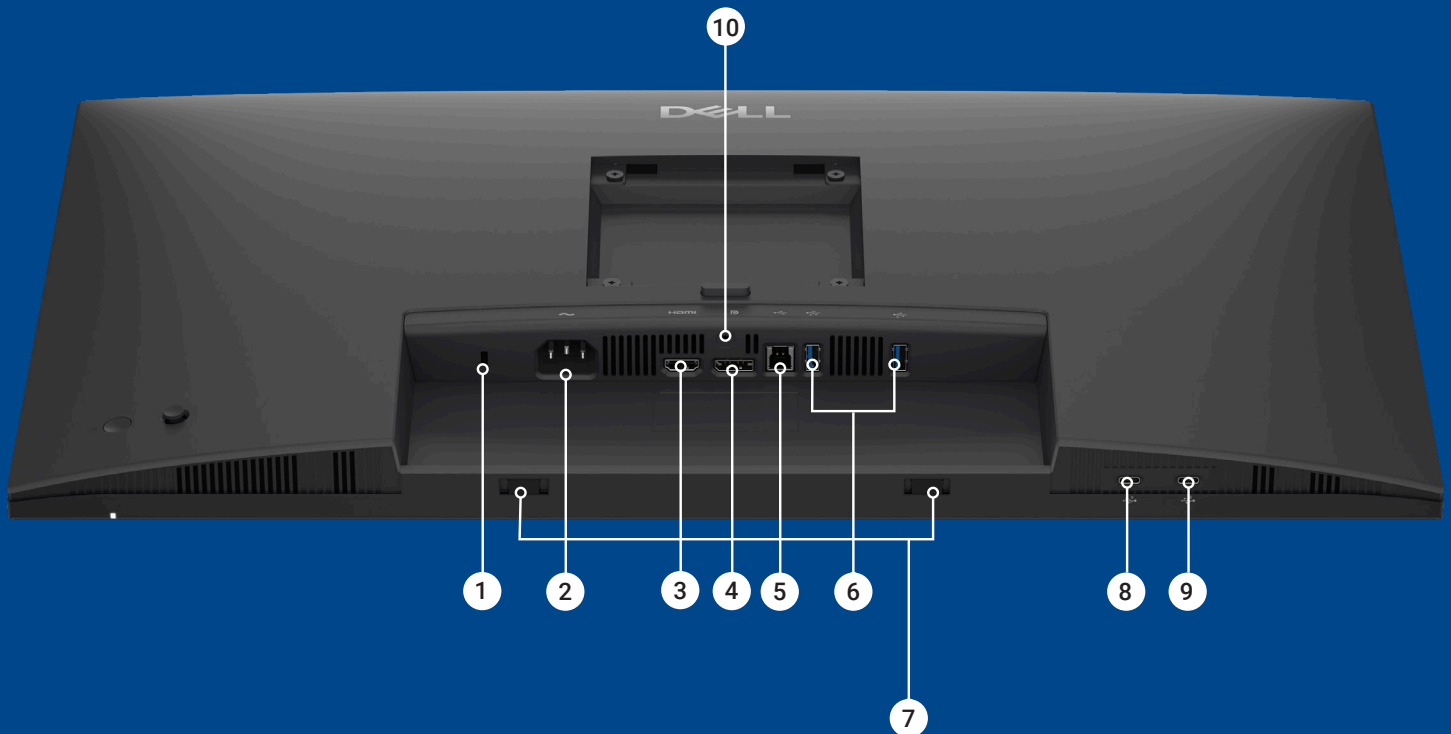

Customize your views

Work comfortably, day or night. Automate your brightness and contrast settings to match your schedule.

More manageable

Simplify management with Dell Display and Peripheral Manager (DDPM) and Dell Device Management Console (DDMC) through the cloud, enabling IT administrators to configure and deploy updates with ease.

Ports & Slots

- 1** Security lock slot (based on Kensington Security Slot™)
- 2** Power connector
- 3** HDMI 1.4 (HDCP 1.4) (Supports up to FHD 1920 x 1080 120Hz TMDS as per specified in HDMI 1.4)
- 4** DisplayPort 1.4 (HDCP 1.4) (Supports up to FHD 1920 x 1080, 120 Hz)