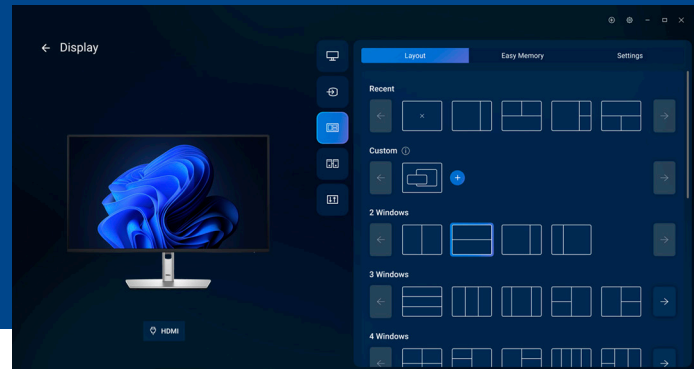

All day comfort

Get a seamless viewing experience across dual screen setup with ultra-thin bezel design.

De-clutter your workspace

Free up your desk space with the small monitor base and hide cables from view by tucking them into the riser.¹

Easy-to-use

Navigate the onscreen menu and adjust settings with a convenient joystick control.

Quick access

Thoughtfully designed with 2X quick-access USB-C ports (up to 15W charging) on the bottom bezel and an intuitive on-screen display for effortless device connectivity.

Work with ease

Adjustability to suit your preferences throughout the day with tilt*, swivel*, pivot*, and height adjustment (up to 150mm)*.

*Not applicable for Dell Pro P 27 Monitor without stand

Dell Display and Peripheral Manager