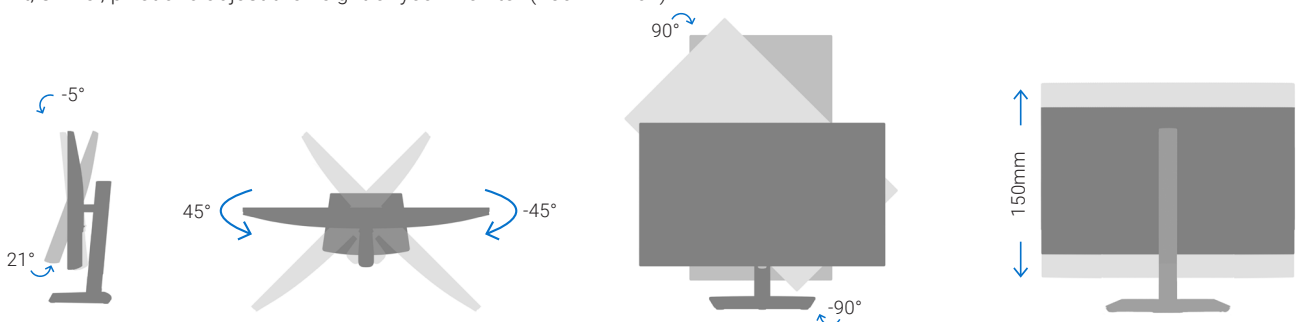

Easy-to-use

Navigate the onscreen menu and adjust settings with a convenient joystick control.

Quick access ports

Front-facing, pop-out USB-C (with up to 15W charging) and USB Type-A ports for easy connectivity.

Work comfortably

Tilt, swivel, pivot and adjust the height of your monitor (150mm max).

Dell Display and Peripheral Manager

Screen image simulated for illustrative purposes only. Monitor model varies.

Experience Dell's singular, innovative application to optimize the performance of your entire Dell PC workspace.¹