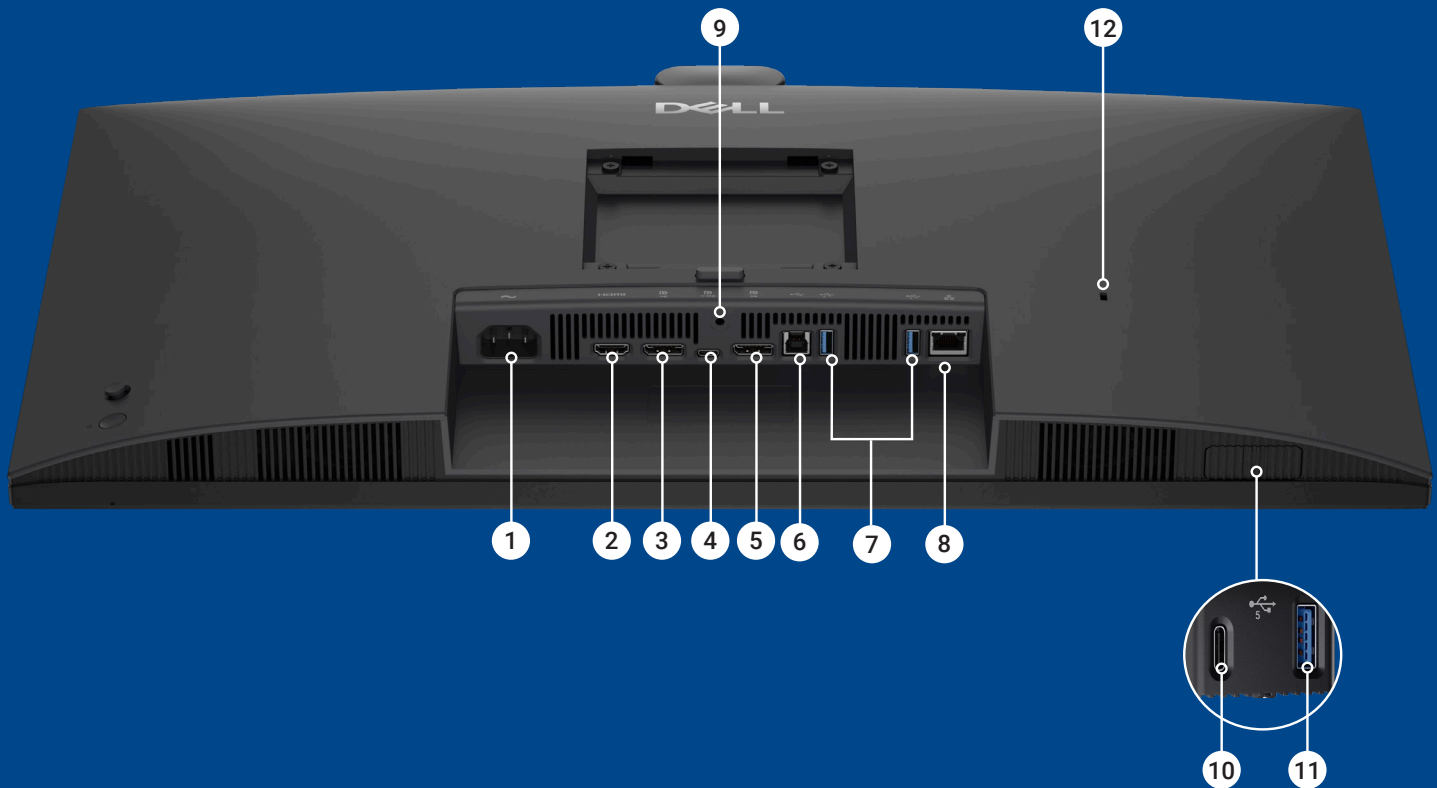

[Download Dell Display and Peripheral Manager](#)

¹ Based on Dell internal analysis, December 2024.
² Based on Dell internal analysis, November 2024.

Ports & Slots

- | | | | |
|----------|---|-----------|--|
| 1 | Power connector | 7 | 2 x USB Type-A 5Gbps downstream port/s |
| 2 | 1 x HDMI port/s (HDCP 1.4) (Supports up to 2560 x 1440 as specified in HDMI 2.1 (TMDS)) | 8 | RJ45 Ethernet port/s, 1GbE |
| 3 | 1 x DisplayPort 1.4 (HDCP 1.4) port/s | 9 | Stand lock |
| 4 | 1 x USB-C 5Gbps upstream port/s (DisplayPort 1.4 Alt Mode, Power Delivery up to 90 W) | 10 | 1 x USB-C 5Gbps downstream port/s, Power Delivery up to 15 W |
| 5 | 1 x DisplayPort Out 1.4 port/s | 11 | 1 x USB Type-A 5Gbps downstream port/s with Battery Charging 1.2 |
| 6 | 1 x USB Type-B 5Gbps upstream port/s | 12 | Security lock slot (cable lock sold separately) |