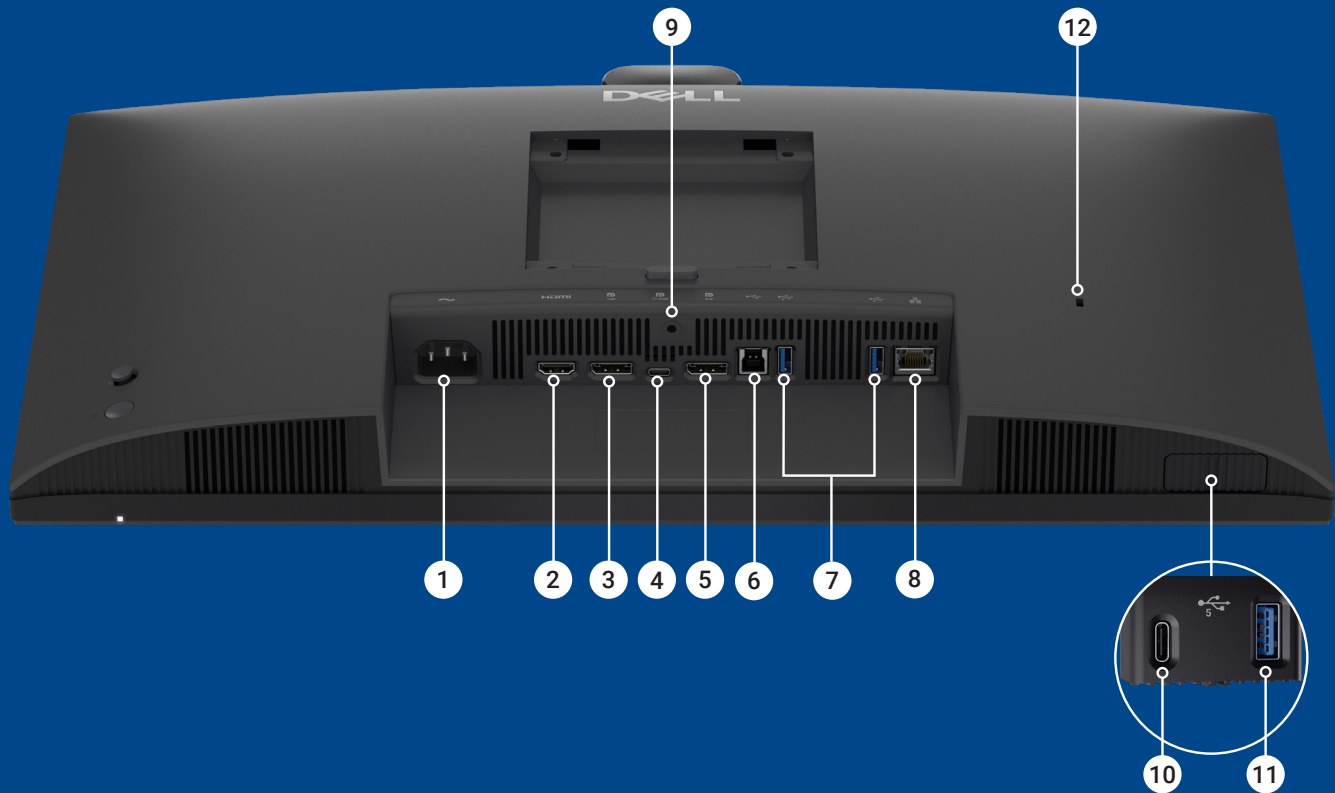

[Download Dell Display and Peripheral Manager](#)

¹ Based on Dell internal analysis, December 2024.
² Based on Dell internal analysis, November 2024.

Ports & Slots

- | | |
|---|---|
| <p>1 Power connector</p> <p>2 1 x HDMI port/s (HDCP 1.4) (Supports up to 1920 x 1080 as specified in HDMI 2.1 (TMDS))</p> <p>3 1 x DisplayPort 1.4 (HDCP 1.4) port/s</p> <p>4 1 x USB-C 5Gbps upstream port/s (DisplayPort 1.4 Alt Mode, Power Delivery up to 90 W)</p> <p>5 1 x DisplayPort Out 1.4 port/s</p> <p>6 1 x USB Type-B 5Gbps upstream port/s</p> | <p>7 2 x USB Type-A 5Gbps downstream port/s</p> <p>8 RJ45 Ethernet port/s, 1GbE</p> <p>9 Stand lock</p> <p>10 1 x USB-C 5Gbps downstream port/s, Power Delivery up to 15 W</p> <p>11 1 x USB Type-A 5Gbps downstream port/s with Battery Charging 1.2</p> <p>12 Security lock slot (cable lock sold separately)</p> |
|---|---|