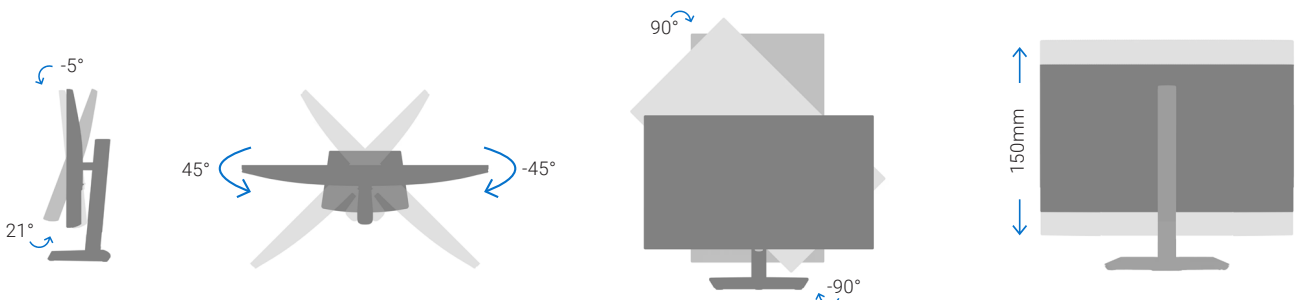

Work comfortably

Tilt, swivel, pivot and adjust the height of your monitor (150mm max).

Dell Display and Peripheral Manager

Screen image simulated for illustrative purposes only. Monitor model varies.

Experience Dell's singular, innovative application to optimize the performance of your entire Dell PC workspace.¹