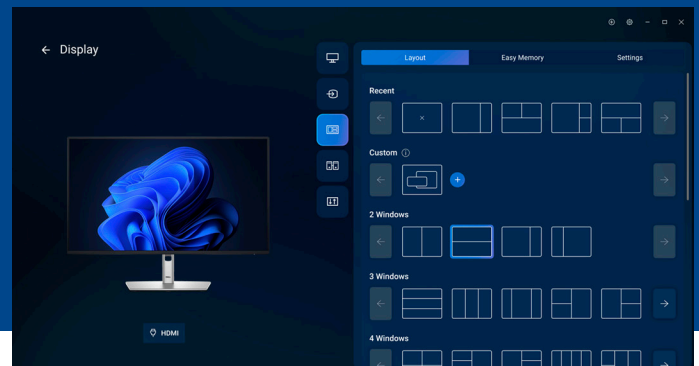

All day comfort

Get a seamless viewing experience and focus on your task with an ultra-thin bezel design.

De-clutter your workspace

Free up your desk space with the small monitor base and hide cables from view by tucking them into the riser.

Easy-to-use

Navigate the onscreen menu and adjust settings with a convenient joystick control.

Quick access ports

Front-facing, pop-out USB-C (with up to 15W charging) and USB Type-A ports for easy connectivity.

Work comfortably

Tilt, swivel, pivot and adjust the height of your monitor (150mm max).

Dell Display and Peripheral Manager

Screen image simulated for illustrative purposes only. Monitor model varies.

Experience Dell's singular, innovative application to optimize the performance of your entire Dell PC workspace.¹