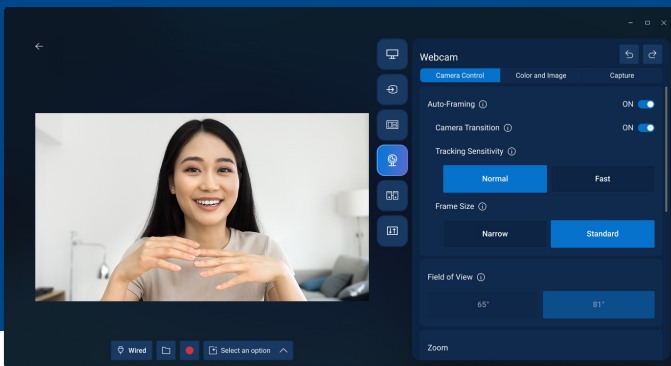

All day comfort

Get a seamless viewing experience and focus on your task with an ultra-thin bezel design.

De-clutter your workspace

Free up your desk space with the small monitor base and hide cables from view by tucking them into the riser.

Easy-to-use

Navigate the onscreen menu and adjust settings with a convenient joystick control.

Quick access ports

Front-facing, pop-out USB-C (with up to 15W charging) and USB Type-A ports for easy connectivity.

Work comfortably

Tilt, swivel, pivot and adjust the height of your monitor (150mm max).

Dell Display and Peripheral Manager

Screen image simulated for illustrative purposes only. Monitor model varies.

Experience Dell's singular, innovative application to optimize the performance of your entire Dell PC workspace.¹