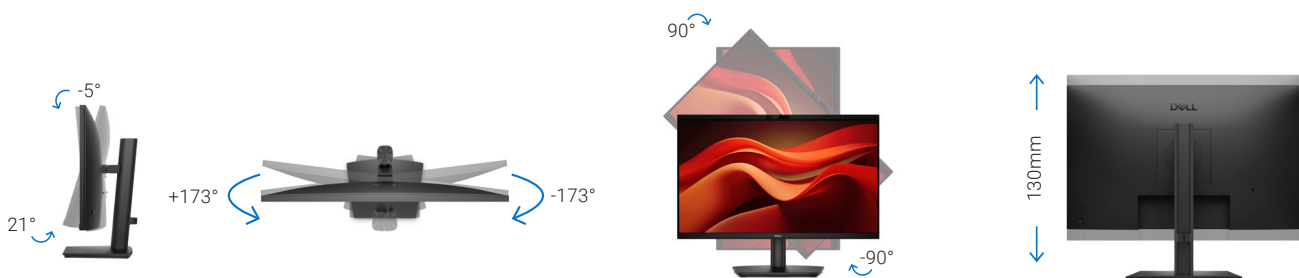

Easy-to-use

Navigate the onscreen menu and adjust settings with a convenient joystick control.

Quick access ports

Easily connect or charge devices with 2x USB-A ports.

Work comfortably

Tilt, swivel, pivot and adjust the height of your monitor (up to 130mm).