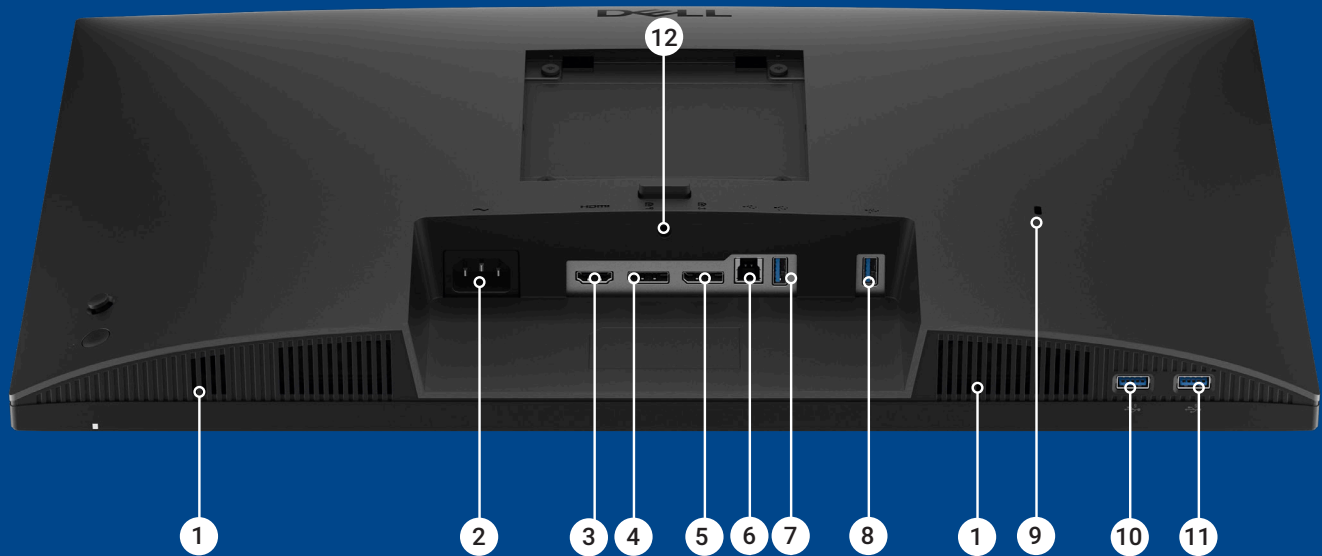

[Download Dell Display and Peripheral Manager](#)

¹ Based on Dell internal analysis – December 2024.

² Based on Dell internal analysis, November 2024

Ports & Slots

- | | | | |
|----------|--|-----------|---|
| 1 | Built-in speakers | 7 | USB Type-A 5Gbps downstream |
| 2 | Power connector | 8 | USB Type-A 5Gbps downstream |
| 3 | HDMI 2.1 port (HDCP 1.4) (Supports up to FHD 1920 x 1080 120 Hz as per specified in HDMI 2.1 TMDS) | 9 | Security lock slot (based on Kensington Security Slot™) |
| 4 | DisplayPort 1.4 (HDCP 1.4) ports (Supports up to FHD 1920 x 1080, 120 Hz) | 10 | USB Type-A 5Gbps downstream |
| 5 | DisplayPort 1.4 (out) (HDCP 1.4) (Supports up to FHD 1920 x 1080, 120 Hz) | 11 | USB Type-A 5Gbps downstream |
| 6 | USB Type-B 5Gbps upstream | 12 | Stand lock |