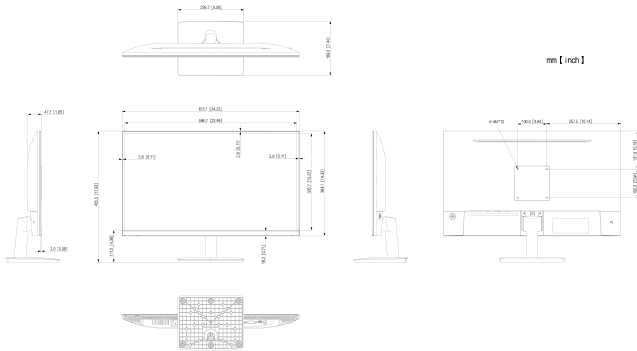

## General

Inclined Angle	-5°/20°
Product Dimensions	615.1 mm × 364.1 mm × 49.1 mm (24.22" × 14.33" × 1.93") (W × H × D), without wall-mount bracket
Package Size	678 mm × 450 mm × 118 mm (26.70" × 17.72" × 4.65") (W × H × D)
Frame Width	U/L/R/D : 2.8 mm/2.8 mm/2.8 mm/18.2 mm
Net Weight	3.4 kg (7.50 lb)
Gross Weight	4.7 kg (10.36 lb)
Casing Color	Black
Control Mode	Joystick
Status Indicator Light	Yes
Wall Mount VESA	100 mm × 100 mm (3.94" × 3.94")
Accessory	Power adapter, base, HDMI cable, user's manual(QR code), Energy efficiency label , QSG, legal and regulatory information etc.
Optional Accessory	Wall mount

### Display

Model	DHI-LM27-A221Y
LCD Technology	IPS
Backlight	ELED
Screen Size	27 inch
Aspect Ratio	16:9
Viewing Size	597.888 (H) × 336.312 (V) mm
Screen-to-Body Ratio	≥85%
Viewing Angle	178° (H)/178° (V)
Display Mode	Horizontal
Pixel Pitch	0.3114 mm × 0.3114 mm
Pixels Per Inch	81.59
Resolution	1920 (H) × 1080 (V)
Refresh Rate	120 Hz, overlocked to 144 Hz
Display Color	6 bit + FRC
Color Gamut	72% NTSC (typ.)
Brightness	250 cd/m <sup>2</sup> (typ.)
Contrast Ratio	1200:1
Response Time	OD 5 ms (MPRT 1 ms)
Lifespan	30,000 hrs
Operation Hours	7 × 16 H
Surface Treatment	Haze 25%, 3H
Flicker-free Technology	Yes

## Dimensions (mm[inch])