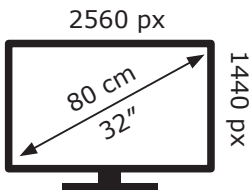

ENERG

MSI

MAG 321CQF E18

32 kWh/1000h

ABCDEF**G**

55 kWh/1000h