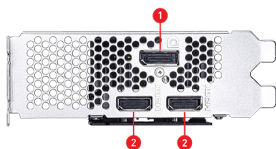

CONNECTIONS

1. DisplayPort
2. HDMI™