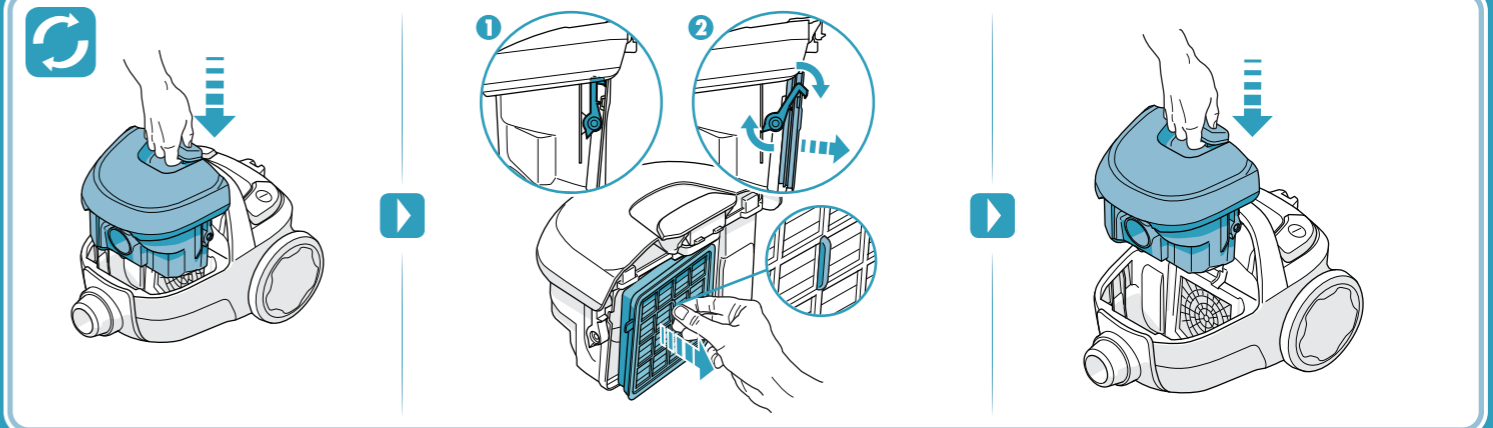

! www.electrolux.com/shop