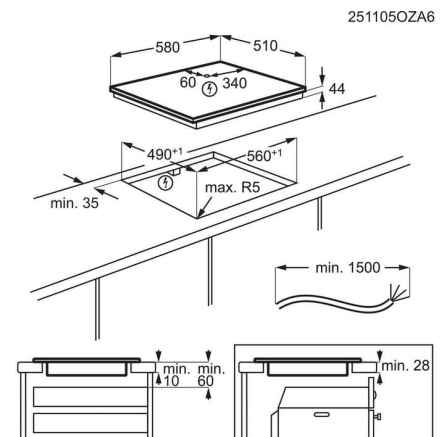

Sppecifikacije

Nordic_HB_FrameType_Colour	Frameless Square
Dimensions WxD in mm	580x510
BI dimensions HxWxD in mm	44x560x490
Radius cutting, mm	5/10 integrated
Dužina kabla (m)	1.5
Power W / Diam. mm - Left Front	2300/3200W/210mm
Power W / Diam. mm - Left Rear	2300/3200W/210mm
Power W / Diam. mm - Right Front	1400/2500W/145mm
Power W / Diam. mm - Right Rear	1800/2800W/180mm
Gas original	No
Gas replacement 2	No
Gas replacement 3	No
LED colour	Red
EAN kod	ER