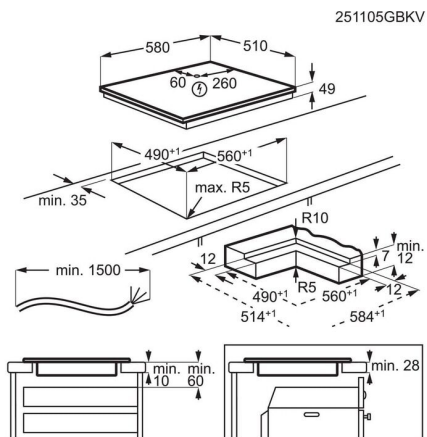

Sppecifikacije

Nordic_HB_FrameType_Colour	Frameless Square
Dimensions WxD in mm	580x510
BI dimensions HxWxD in mm	44x560x490
Radius cutting, mm	5/10 integrated
Dužina kabla (m)	1.5
Power W / Diam. mm - Left Front	2300/3200W/210mm
Power W / Diam. mm - Left Rear	2300/3200W/210mm
Power W / Diam. mm - Right Front	1400/2500W/145mm
Power W / Diam. mm - Right Rear	1800/2800W/180mm
Gas original	No
Gas replacement 2	No
Gas replacement 3	No
LED colour	Red
EAN kod	ER