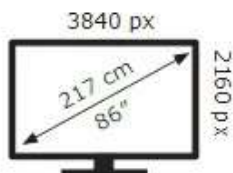

ENERG

Hisense

86MR6DE

227 kWh/1000h