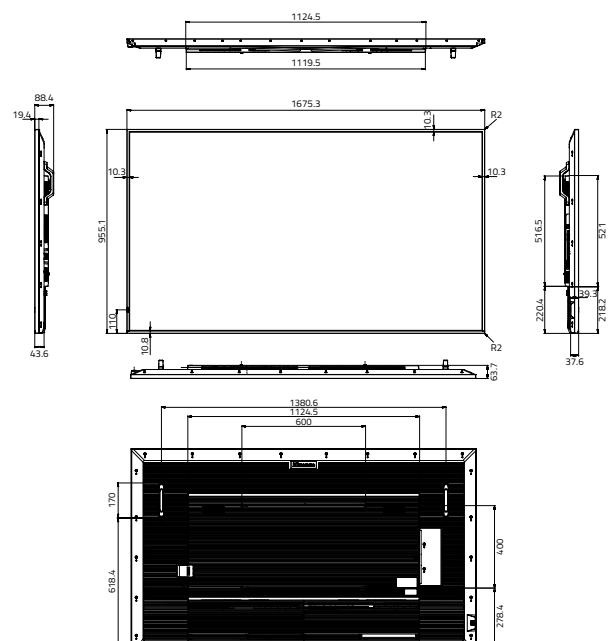

Physical

Bezel Color	Black
Set Dimension(W×H×D)	1675.3 x 955.1 x 63.7mm 66 x 37.6 x 2.5inch
Bezel width(T/L/R/B)	10.3mm(T/L/R), 10.8mm(B)
Net Weight	29kg / 63.9lbs
Packing Dimension (W×H×D)	1850 x 1150 x 211mm 72.8 x 45.3 x 8.3inch
Gross Weight	41.6kg / 91.7lbs
VESA Mount	600mm x 400mm

Dimensions

75" 1675.3 x 955.1 x 63.7mm / 66 x 37.6 x 2.5inch
29kg / 63.9lbs

Product specifications may vary per region, and specifications are subject to change. This material may include corporate names and trademarks of third parties which are the properties of the third parties respectively.