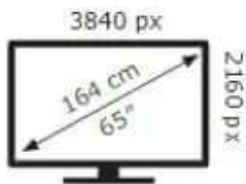

ENERG

Hisense

65DM66D

200 kWh/1000h

ABCDEF**G**

200 kWh/1000h