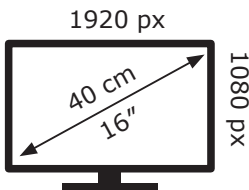

ENERG

ASUS

VT169HE

8 kWh/1000h