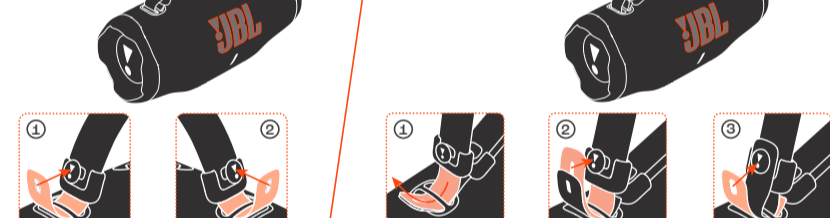

QUICK START GUIDE

WHAT'S IN THE BOX

BLUETOOTH PAIRING

PLAY

MULTI-SPEAKER CONNECTION

APP

Use the JBL PORTABLE app for speaker configuration and software upgrade.

CHARGING

POWERBANK

DETACHABLE HANDLE STRAP

WATERPROOF DUSTPROOF IP68

WARNING!

TECH SPEC

Transducers: Output power (Max): Power input: Current: Frequency response: Signal-to-noise ratio: Battery type:	53 mm x 93 mm woofer, 20 mm tweeter 30 W RMS for woofer, 10 W RMS for tweeter 45 W (Max) Voltage: 5 - 20 V (5 V, 9 V, 12 V, 15 V, 20 V) 3 A (Max) 56 Hz - 20 kHz (-6 dB) > 80 dB Li-ion polymer 34 Wh (equivalent to 7.2 V / 4722 mAh)	Connection ports: Bluetooth® version: Bluetooth® profile: Bluetooth® transmitter modulation: Bluetooth® transmitter frequency range: Bluetooth® transmitters (W x H x D): Net weight:	USB-C (in/out) 5.4 A2DP 1.4, AVRCP 1.6 GFSK, π/4 DQPSK, BDPSPK 2400 MHz - 2483.5 MHz < 12 dBm (EIRP) 228.8 x 98.5 x 94 mm / 9.0" x 3.88" x 3.7" 0.99 kg / 2.18 lbs (with handle) 0.86 kg / 2.11 lbs (without handle)
Battery charge time: Music play time:	3 hours (12 - 20 V / 3 A) Up to 24 hours of playtime plus 4 hours with Playtime Boost (dependent on volume level and audio content)	Packaging dimensions (W x H x D): Gross weight: Maximum operation temperature:	256 x 119 x 145 mm / 10.1" x 4.7" x 5.7" 1.37 kg / 3.02 lbs 45 °C

* Factory reset: To restore the factory settings, hold ▶ and + for more than 2 seconds.