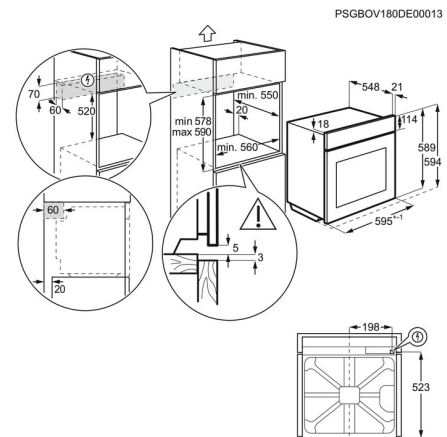

Specifikacije

Installation	BI	Largest surface area cm ² - Top Oven	1424
Connectivity	Nema	Required fuse (A)	16
Main colour	Stainless Steel	Voltage	220-240
Oven control type	Touch	Type of plug	Schuko
Included fittings	TR1LV	Cord length external	1.6
Cooking	Fan + Ring	Weight net cleaner and accessories no packaging	31.8
Trays type - Top Oven	1 Cake tray grey enamel, 1 Dripping pan grey enamel	Height total	594
Grids type - Top Oven	1 Wire shelf chromed high	Width mm	596
Runners - Top Oven	Grid Runners Easy Entry	Depth mm	569
Total electricity loading (W)	3480	Built in height mm	600
Max power grill - Top Oven	2300	Built in width mm	560
Bottom element power - Top Oven	1000	Built in depth mm	550
Grill element power - Top Oven	2300	Weight gross cleaner and accessories with packaging	32.8
Ring element power - Top Oven	1900	Package height	655
Oven light - Top Oven	1, Back halogen	Package width	625
Cleaning top oven	Pyrolytic	Package depth	665
Lamp power - Top Oven	40	Stacking level	6
Energy efficiency class	A+	Product Number Code	949 498 421
SecGenEConskWhCM	0.93	Bar code	7332543665440
Fan Forced - Energy consumption, kWh/cycle	0.69		
Temperature range	30°C - 300°C		
Noise power in dB(A) - Top Oven.	45		
Volume usable, l	72		