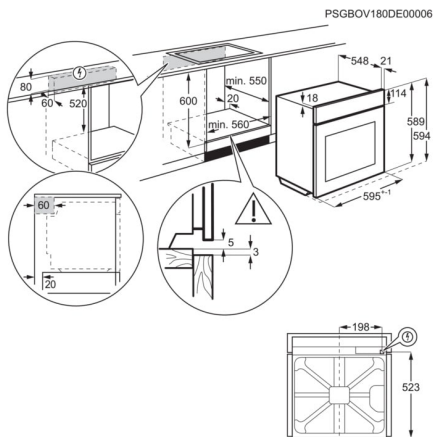

Specifikacije

Installation	BI	Largest surface area cm ² - Top Oven	1424
Connectivity	Nema	Required fuse (A)	16
Main colour	Stainless Steel	Voltage	220-240
Oven control type	Touch	Type of plug	Schuko
Included fittings	TR1LV	Cord length external	1.6
Cooking	Fan + Ring	Weight net cleaner and accessories no packaging	31.8
Trays type - Top Oven	1 Cake tray grey enamel, 1 Dripping pan grey enamel	Height total	594
Grids type - Top Oven	1 Wire shelf chromed high	Width mm	596
Runners - Top Oven	Grid Runners Easy Entry	Depth mm	569
Total electricity loading (W)	3480	Built in height mm	600
Max power grill - Top Oven	2300	Built in width mm	560
Bottom element power - Top Oven	1000	Built in depth mm	550
Grill element power - Top Oven	2300	Weight gross cleaner and accessories with packaging	32.8
Ring element power - Top Oven	1900	Package height	655
Oven light - Top Oven	1, Back halogen	Package width	625
Cleaning top oven	Pyrolytic	Package depth	665
Lamp power - Top Oven	40	Stacking level	6
Energy efficiency class	A+	Product Number Code	949 498 421
SecGenEConskWhCM	0.93	Bar code	7332543665440
Fan Forced - Energy consumption, kWh/cycle	0.69		
Temperature range	30°C - 300°C		
Noise power in dB(A) - Top Oven.	45		
Volume usable, l	72		