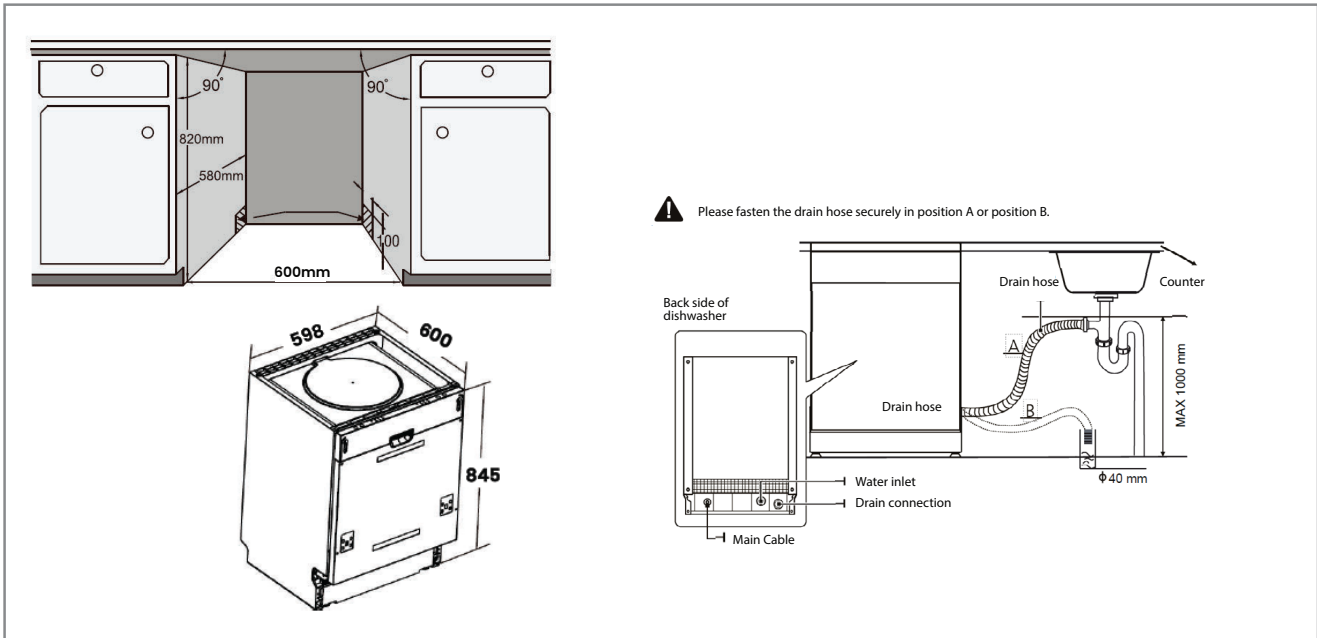

INSTALLATION

ENERGY LABEL

ENERGY label for VIVAX DW-601473C. The label features a QR code and a scale from A to G. The energy efficiency class is E. The energy consumption is 95 kWh per 100 cycles. The label also indicates 14 place settings, 11.0 L of water per cycle, and a cycle time of 3:40. The noise level is 47 dB (A). The label is marked with the copyright symbol and the year 2019.