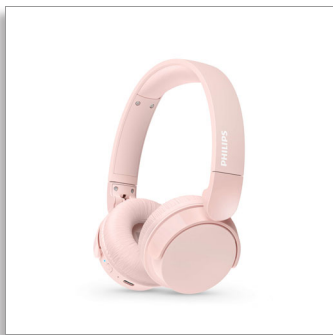

Posetite nas i uživajte u ekskluzivnom iskustvu pametne kupovine klikom na link:

<https://tehnoteka.rs/p/philips-slusalice-tah4209pk00-akcija-cena/>

Philips 4000 series  
On-ear wireless  
headphones

Lightweight on-ear headphone  
Natural sound. Dynamic Bass  
Up to 55 hours play time  
Clear calls

## Light, comfy, foldable—and plays for days!

With up to 55 hours of playback, these wireless on-ear headphones will keep you happy for days between charges. You get great sound, Dynamic Bass for deeper bass even at low volumes, and you can activate a low lag setting for videos.