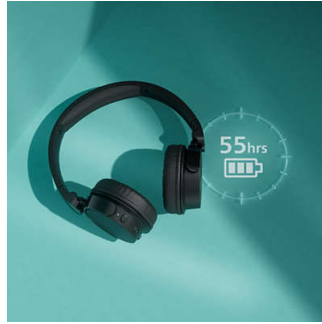

Up to 55 hours play time

With up to 55 hours of play time, these wireless headphones will see you through plenty of playlists. They recharge fully in just 2 hours via USB-C, and a quick 15-minute charge will give you enough power to keep the music playing for another 2 hours.

Solid Bluetooth connection

Advanced Bluetooth connectivity gives you a more stable connection for seamless streaming, and you can connect to two Bluetooth devices (iOS or Android) at the same time. Enjoy that playlist or listen uninterrupted to your favorite podcast without annoying dips in the sound.

Clear calls

Your voice will come through clearly when you're on a call. A dedicated mic picks up the sound of your voice while a noise-reduction algorithm quietens some of the background noise from the world around you.

Compact-fold design

Bring them with you! With their stylish matte colorways and foldable design, there's nowhere

you can't go with these on-ear wireless headphones. The ear cups fold flat and swivel inward, for easy storage in your pocket or bag.

Convenient multi-function button

A handy multi-function button on the right ear cup lets you manage calls or control playback and volume. If you're watching videos or movies, you can use the power button to activate a low-latency setting.

Philips Headphones app

You can use our companion app to activate Dynamic Bass or turn on the low-latency setting when watching videos. There's also a range of preset sound styles: 'Voice' is ideal for podcasts! Ever forget to turn off your headphones? Set the timer on the app and they'll power down automatically.

Philips sound signature

Music to podcasts, love what you hear! These wireless headphones feature large 32 mm drivers, tuned to the Philips sound signature. Whatever you're into, you'll enjoy a warm, natural sound with deep bass.

Powerful 32 mm neodymium drive

Powerful 32 mm neodymium drivers

Stylish matte colorways

Stylish matte colorways

A quick 15-minute charge

A quick 15-minute charge provides 2 hours of playback