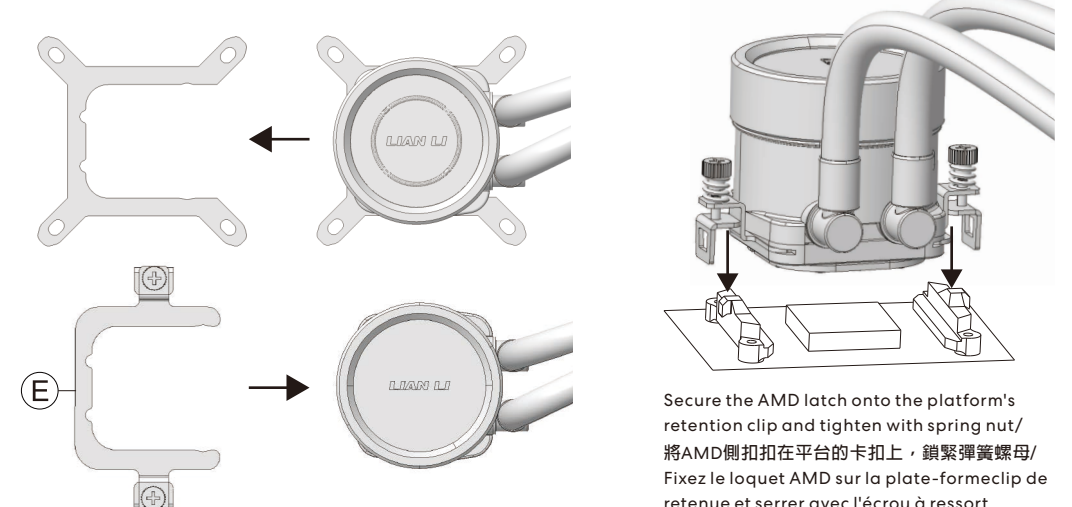

Apply thermal paste/塗上散熱膏步驟/Appliquer de la pâte thermique

The control film direction depends on the CPU, please follow left reference to place the control film as different tube orientation/
膜片方向根據CPU方向決定，請按照左圖不同出水方向貼上膜片/
The control film direction depends on the CPU, please follow left reference to place the control film as different tube orientation

Rotate the pump/可轉動水冷頭/
Faire tourner la pompe

Peel the protective film/撕下保護膜/
Décoller le film protecteur

In consideration of performance, only offer these 2 tubes outlet orientation/
效能考量之下，僅支援安裝此兩種水管出水方向/
Compte tenu des performances, ne proposer que ces 2 tubes orientation sortie

Intel LGA1700 / 115X / 1200

AMD Am4