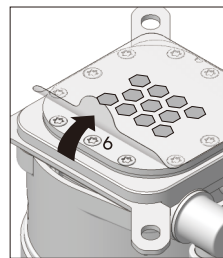

## Hardware List/零件盒部品一覽表/Liste du matériel

<p>(A)</p>  <p>(1g) X1</p>	<p>(B)</p>  <p>X1</p>	<p>(C)</p>  <p>X2</p>
<p>(D)</p>  <p>240 X 8 360 X 12</p>	<p>(E)</p>  <p>X1</p>	<p>(F)</p>  <p>X1</p>
<p>(G)</p>  <p>1700 X1</p>	<p>(H)</p>  <p>115X X1</p>	<p>(I)</p>  <p>X4</p>
<p>(J)</p>  <p>X1</p>	<p>(K)</p>  <p>X1</p>	<p>(L)</p>  <p>X1</p>
<p>(M)</p>  <p>X1</p>	<p>(N)</p>  <p>X1</p>	<p>(O)</p>  <p>Spare/備用/De recharge X1</p>
<p>(P)</p>  <p>X4</p>		

INSTALLATION GUIDE/安裝指南/GUIDE D'INSTALLATION

Apply thermal paste/塗上散熱膏步驟/Appliquer de la pâte thermique

Default Orientation/出廠預設形式/  
Orientation par défaut

Rotate Orientation/旋轉形式/  
Faire pivoter l'orientation

The control film direction depends on the CPU, please follow left reference to place the control film as different tube orientation/  
膜片方向根據CPU方向決定，請按照左圖不同出水方向貼上膜片/  
The control film direction depends on the CPU, please follow left reference to place the control film as different tube orientation