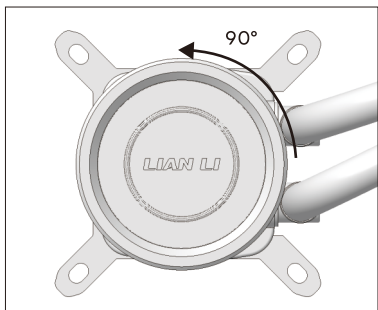

Rotate the pump/可轉動水冷頭/
Faire tourner la pompe

Default Orientation/出廠預設形式/
Orientation par défaut