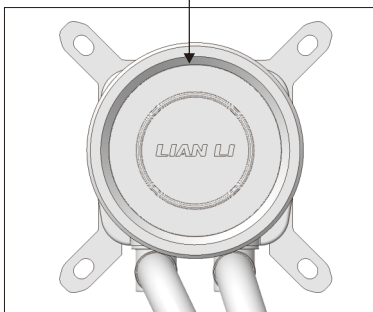

Peel the protective film/撕下保護膜/
Décoller le film protecteur

Rotate Orientation/旋轉形式/
Faire pivoter l'orientation