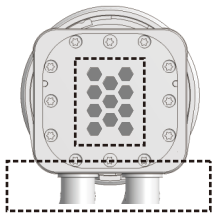

## Hardware List/零件盒部品一覽表/Liste du matériel

<p>(A)</p>  <p>(1g) X1</p>	<p>(B)</p>  <p>X1</p>	<p>(C)</p>  <p>X2</p>
<p>(D)</p>  <p>240 X 8 360 X 12</p>	<p>(E)</p>  <p>X1</p>	<p>(F)</p>  <p>X1</p>
<p>(G)</p>  <p>1700 X1</p>	<p>(H)</p>  <p>115X X1</p>	<p>(I)</p>  <p>X4</p>
<p>(J)</p>  <p>X1</p>	<p>(K)</p>  <p>X1</p>	<p>(L)</p>  <p>X1</p>
<p>(M)</p>  <p>X1</p>	<p>(N)</p>  <p>X1</p>	<p>(O)</p>  <p>Spare/備用/De recharge X1</p>
<p>(P)</p>  <p>X4</p>		

INSTALLATION GUIDE/安裝指南/GUIDE D'INSTALLATION

Apply thermal paste/塗上散熱膏步驟/Appliquer de la pâte thermique

Default Orientation/出廠預設形式/  
Orientation par défaut

Rotate Orientation/旋轉形式/  
Faire pivoter l'orientation

The control film direction depends on the CPU, please follow left reference to place the control film as different tube orientation/  
膜片方向根據CPU方向決定，請按照左圖不同出水方向貼上膜片/  
The control film direction depends on the CPU, please follow left reference to place the control film as different tube orientation