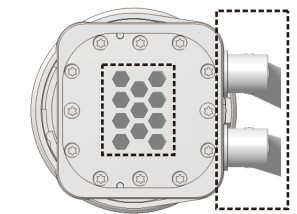

Apply thermal paste/塗上散熱膏步驟/Appliquer de la pâte thermique

Default Orientation/出廠預設形式/
Orientation par défaut