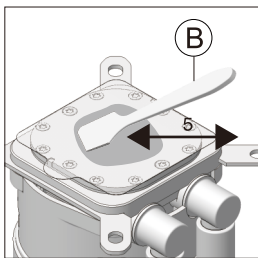

## Hardware List/零件盒部品一覽表/Liste du matériel

<p>(A)</p>  <p>(1g) X1</p>	<p>(B)</p>  <p>X1</p>	<p>(C)</p>  <p>X2</p>
<p>(D)</p>  <p>240 X 8 360 X 12</p>	<p>(E)</p>  <p>X1</p>	<p>(F)</p>  <p>X1</p>
<p>(G)</p>  <p>1700 X1</p>	<p>(H)</p>  <p>115X X1</p>	<p>(I)</p>  <p>X4</p>
<p>(J)</p>  <p>X1</p>	<p>(K)</p>  <p>X1</p>	<p>(L)</p>  <p>X1</p>
<p>(M)</p>  <p>X1</p>	<p>(N)</p>  <p>X1</p>	<p>(O)</p>  <p>Spare/備用/De recharge X1</p>
<p>(P)</p>  <p>X4</p>		

INSTALLATION GUIDE/安裝指南/GUIDE D'INSTALLATION

Apply thermal paste/塗上散熱膏步驟/Appliquer de la pâte thermique

Default Orientation/出廠預設形式/  
Orientation par défaut

Rotate Orientation/旋轉形式/  
Faire pivoter l'orientation

The control film direction depends on the CPU, please follow left reference to place the control film as different tube orientation/  
膜片方向根據CPU方向決定，請按照左圖不同出水方向貼上膜片/  
The control film direction depends on the CPU, please follow left reference to place the control film as different tube orientation