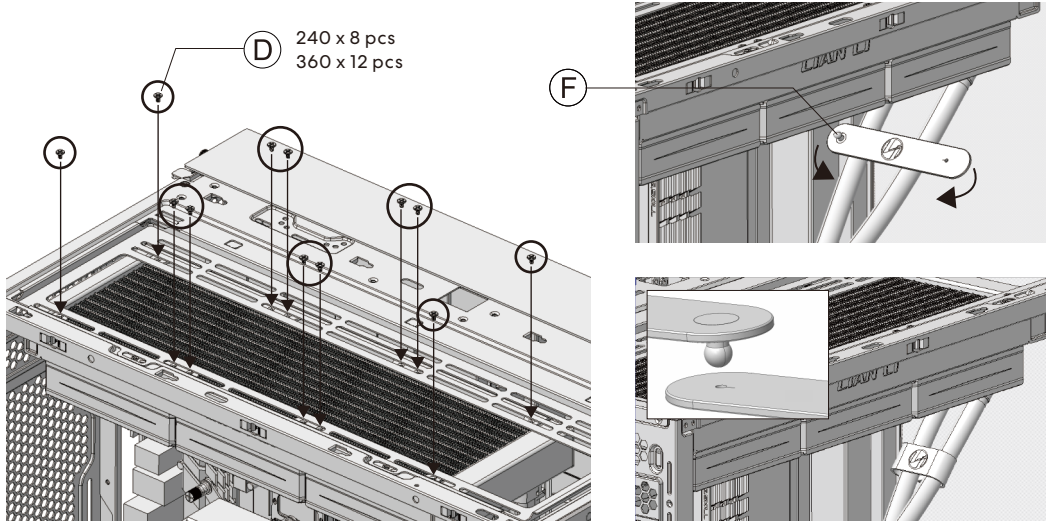

**Mount in the chassis/安裝於機箱/
Monter dans le châssis**