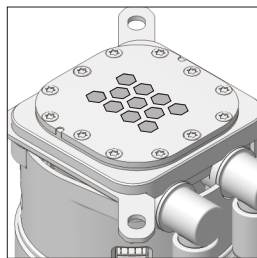

## Hardware List/零件盒部品一覽表/Liste du matériel

<p>(A)</p>  <p>(1g) X1</p>	<p>(B)</p>  <p>X1</p>	<p>(C)</p>  <p>X2</p>
<p>(D)</p>  <p>240 X 8 360 X 12</p>	<p>(E)</p>  <p>X1</p>	<p>(F)</p>  <p>X1</p>
<p>(G)</p>  <p>1700 X1</p>	<p>(H)</p>  <p>115X X1</p>	<p>(I)</p>  <p>X4</p>
<p>(J)</p>  <p>X1</p>	<p>(K)</p>  <p>X1</p>	<p>(L)</p>  <p>X1</p>
<p>(M)</p>  <p>X1</p>	<p>(N)</p>  <p>X1</p>	<p>(O)</p>  <p>Spare/備用/De recharge X1</p>
<p>(P)</p>  <p>X4</p>		

INSTALLATION GUIDE/安裝指南/GUIDE D'INSTALLATION

Apply thermal paste/塗上散熱膏步驟/Appliquer de la pâte thermique

Default Orientation/出廠預設形式/  
Orientation par défaut

Rotate Orientation/旋轉形式/  
Faire pivoter l'orientation

The control film direction depends on the CPU, please follow left reference to place the control film as different tube orientation/  
膜片方向根據CPU方向決定，請按照左圖不同出水方向貼上膜片/  
The control film direction depends on the CPU, please follow left reference to place the control film as different tube orientation