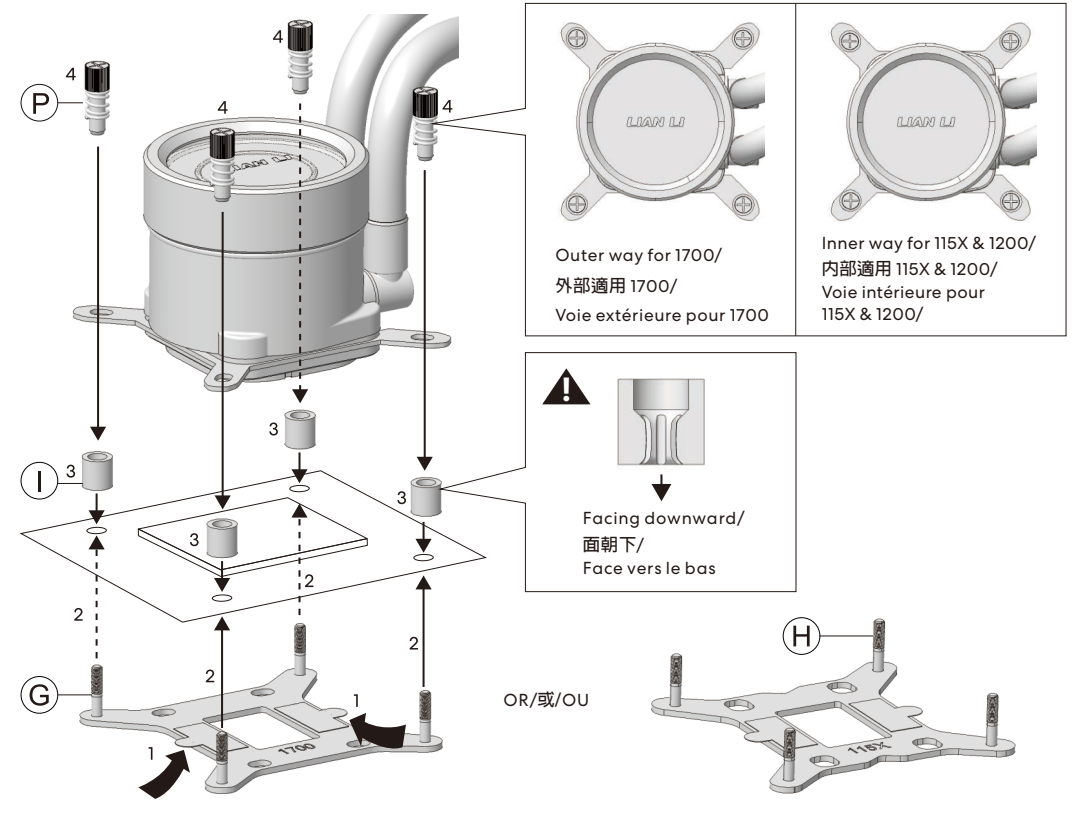

The control film direction depends on the CPU, please follow left reference to place the control film as different tube orientation/  
膜片方向根據CPU方向決定，請按照左圖不同出水方向貼上膜片/  
The control film direction depends on the CPU, please follow left reference to place the control film as different tube orientation

Rotate the pump/可轉動水冷頭/  
Faire tourner la pompe

Default Orientation/出廠預設形式/  
Orientation par défaut

Peel the protective film/撕下保護膜/  
Décoller le film protecteur

Rotate Orientation/旋轉形式/  
Faire pivoter l'orientation

In consideration of performance, only offer these 2 tubes outlet orientation/  
效能考量之下，僅支援安裝此兩種水管出水方向/  
Compte tenu des performances, ne proposer que ces 2 tubes orientation sortie

Intel LGA1700 / 115X / 1200