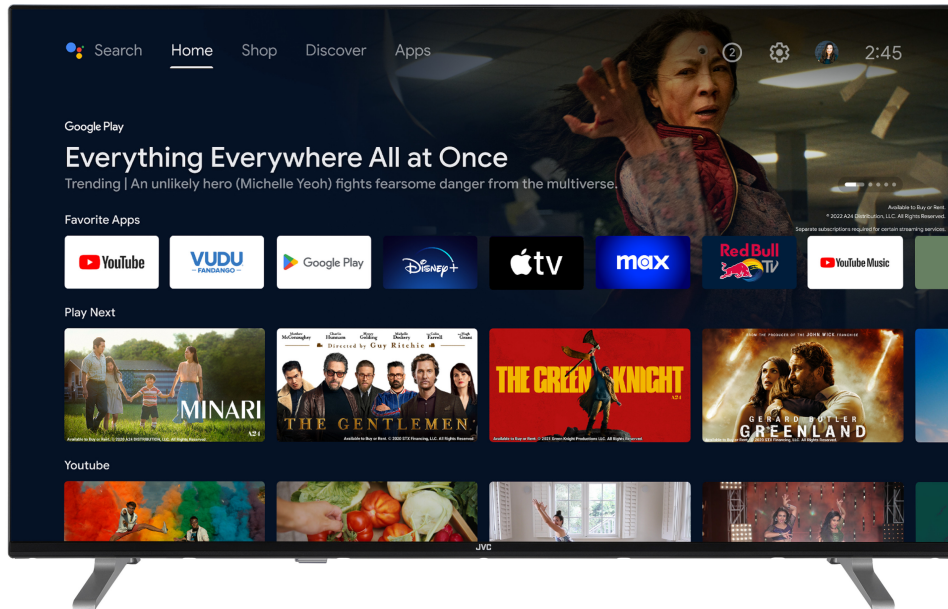

UHD Televizori
Android Televizori
QLED

LT-43VAQ3300

- > 4K ULTRA HD (3840X2160)
- > 3 HDMI & 2 USB
- > QLED Android TV
- > Dolby Vision HDR
- > Dolby Atmos