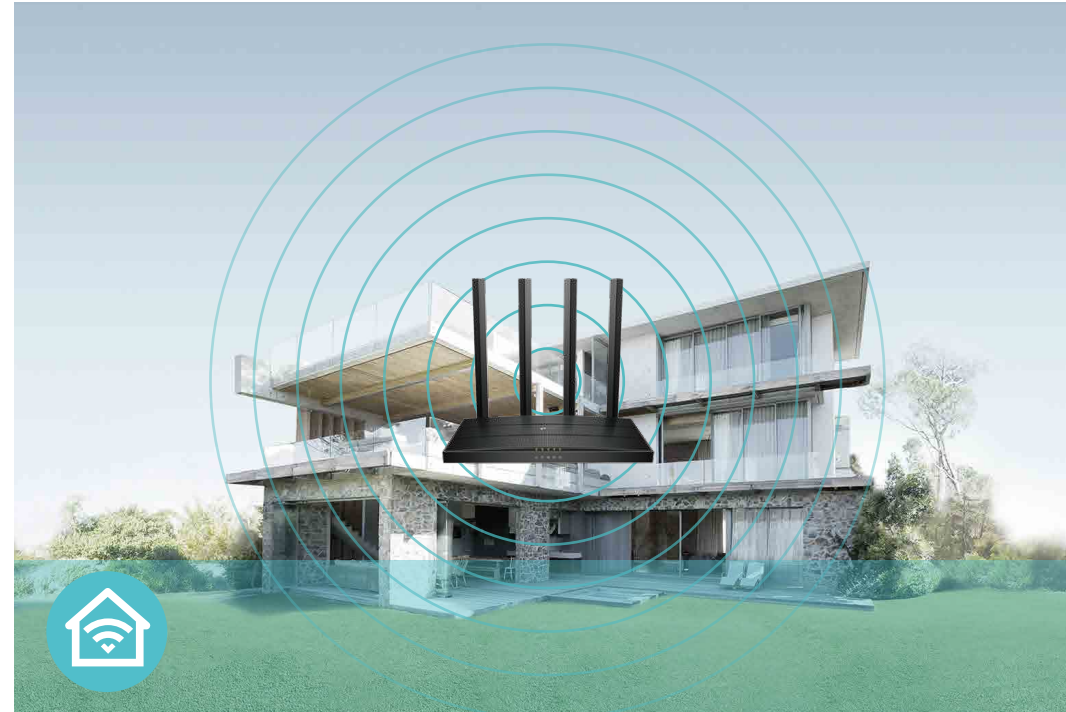

## MU-MIMO

MU-MIMO technology serves multiple devices at once, reducing wait time, increasing Wi-Fi throughput for every device, and making each stream more efficient.†

## Wi-Fi Range

- Ultimate Range Wi-Fi – Four external antennas deliver a Wi-Fi signal to every corner of your home, making all of your connections more efficient and stable