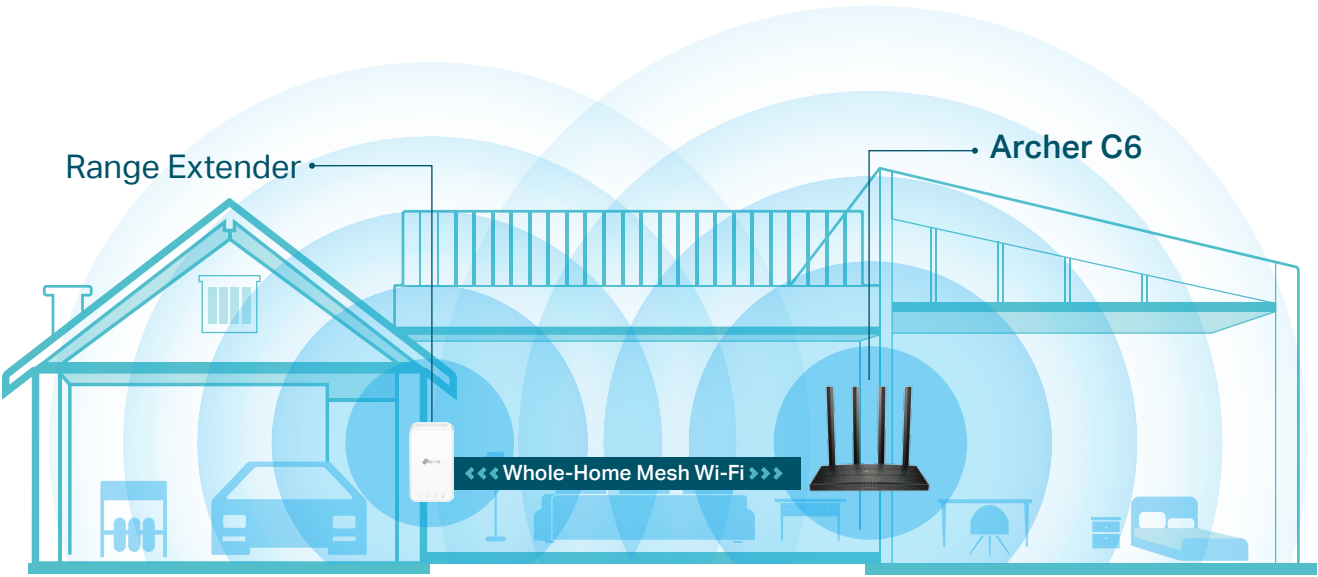

Highlights

OneMesh™ Flexibly Create a Whole-Home Wi-Fi

Create a Mesh network by connecting one or more OneMesh™ range extenders to your Archer C6 for seamless whole-home coverage.

Wi-Fi Dead-Zone Killer
Eliminate weak signal areas with Wi-Fi coverage for the whole house.

Smart Roaming
Enjoy uninterrupted streaming, surfing and more—even when moving around your home.

One Wi-Fi Name
Stay connected to the same network name in every room.

Unified Management
Manage the whole-home Wi-Fi by managing the central node via Tether app/Web UI.

Upgrade to Mesh Network

Enjoy Mesh network without having to replace your existing router by simply updating your OneMesh™ router's firmware. Check full list of OneMesh™ routers and range extenders at: <https://www.tp-link.com/onemesh/c6/compatibility>
*More compatible devices are coming soon.

10× Faster Connectivity

One Gigabit WAN port and four Gigabit LAN ports deliver speeds up to 10× faster than standard Ethernet connections. Let every member of your family simultaneously enjoy high-speed network on their phones, tablets and laptops.†