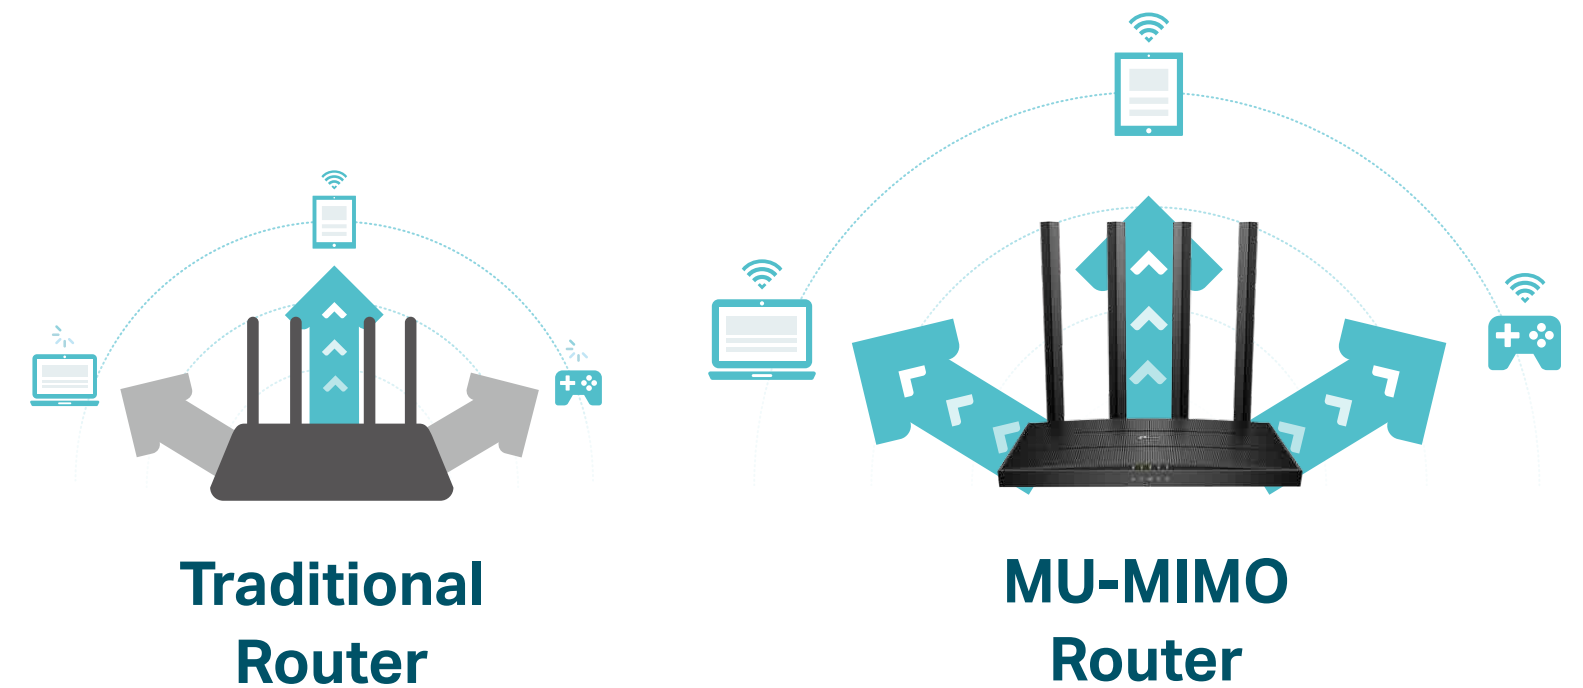

## 10× Faster Connectivity

One Gigabit WAN port and four Gigabit LAN ports deliver speeds up to 10× faster than standard Ethernet connections. Let every member of your family simultaneously enjoy high-speed network on their phones, tablets and laptops.†

## Personalized Management

Block inappropriate content and set daily limits for the total time children/staff spend online through Parental Controls. Guest Network creates a separate access point for guests, to ensure your privacy is secure.

## MU-MIMO

MU-MIMO technology serves multiple devices at once, reducing wait time, increasing Wi-Fi throughput for every device, and making each stream more efficient.†