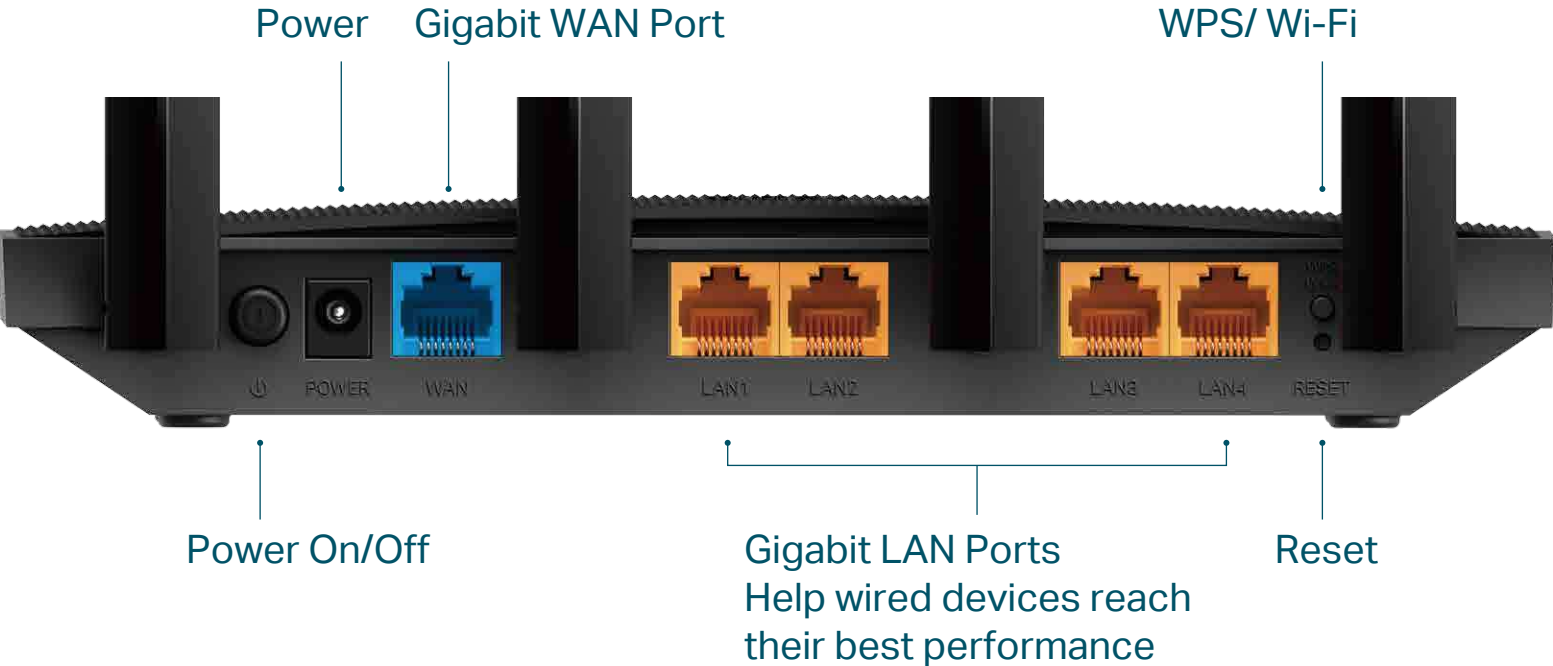

Highlights

OneMesh™ Flexibly Create a Whole-Home Wi-Fi

Create a Mesh network by connecting one or more OneMesh™ range extenders to your Archer C6 for seamless whole-home coverage.

Wi-Fi Dead-Zone Killer
Eliminate weak signal areas with Wi-Fi coverage for the whole house.

Smart Roaming
Enjoy uninterrupted streaming, surfing and more—even when moving around your home.

One Wi-Fi Name
Stay connected to the same network name in every room.

Unified Management
Manage the whole-home Wi-Fi by managing the central node via Tether app/Web UI.

Upgrade to Mesh Network

Enjoy Mesh network without having to replace your existing router by simply updating your OneMesh™ router's firmware. Check full list of OneMesh™ routers and range extenders at: <https://www.tp-link.com/onemesh/c6/compatibility>
*More compatible devices are coming soon.

10× Faster Connectivity

One Gigabit WAN port and four Gigabit LAN ports deliver speeds up to 10× faster than standard Ethernet connections. Let every member of your family simultaneously enjoy high-speed network on their phones, tablets and laptops.†