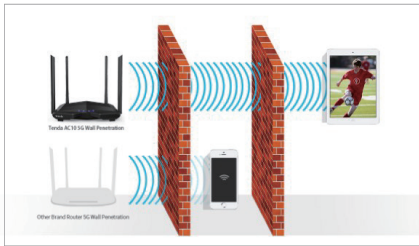

All Gigabit ports for full play of your ever-increasing bandwidth of optical fiber

AC10 is a high-performance WiFi router designed with full Gigabit WAN and LAN ports, removing the bottleneck of wired ports speed when working with faster bandwidth of optical fiber.