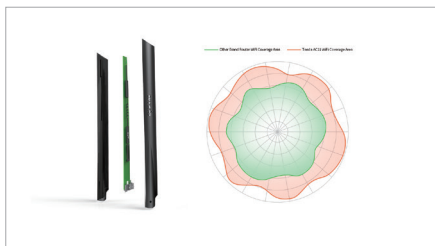

4*6dBi External Antennas for Better WiFi Signal

Designed with 4*6dBi external dual band antennas, combined with Beamforming signal tracing technology, the Wi-Fi signal is aggregated into a beam directly towards users' device to ensure the best experience.