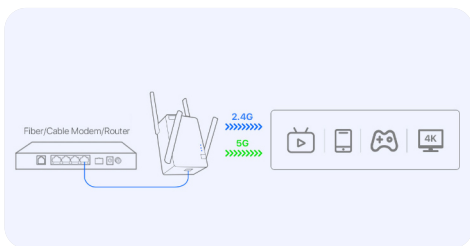

Built-in Access Point Mode

Simply plug the networked Ethernet cable into the Ethernet port of A21, and you can easily convert your wired Internet connection into a dual-band wireless signal.