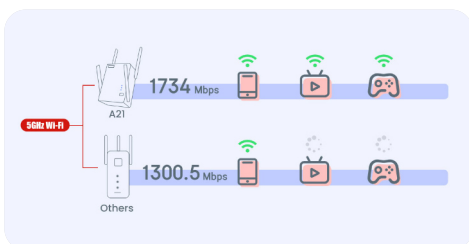

4x4 MU-MIMOTechnology forFaster Transmission

Powered by 4x4 MU-MIMO technology, A2100 offers a 5GHz transmission rate 1/3 higher than AC1750 and AC1900 devices powered by 3x3 MU-MIMO technology, letting you enjoy a higher transmission rate even with multiple connected clients.

*Use of MU-MIMO requires your APs to also support MU-MIMO.