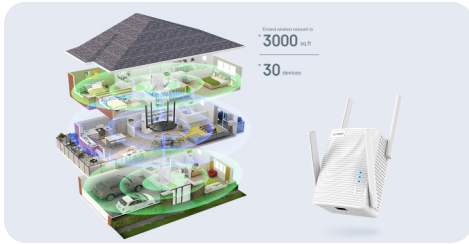

Main Features

Stable Signal and 360° Full Coverage

Equipped with 4 high gain external antennas to better improve the existing network signal strength. Extend your wireless network coverage to 3000 sq.ft for approximately 30 devices, provides the best value and connection for your Internet needs.

*The above data is from the full-load test environment of Tenda Lab.