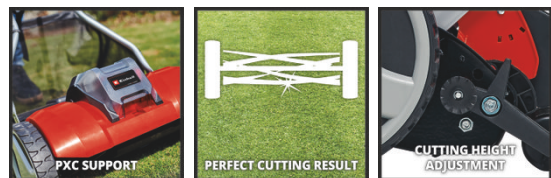

Logistic Data

- Product weight (kg)	10.49
- Gross weight (kg)	13.3
- Dimensions single packaging	550 x 458 x 320 mm
- Pieces per export carton	1 Pieces
- Gross weight of export carton	13.3 kg
- Dimensions export carton	555 x 460 x 320 mm
- Container quantity (20"/40"/40"HC)	350 | 735 | 840