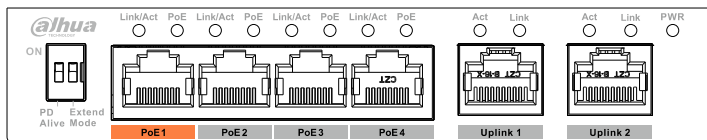

Desktop PoE Switch | DH-PFS3006-4ET-60

MAC Table Size	2K
Communication Standard	IEEE802.3, IEEE802.3u, IEEE802.3x

PoE

PoE Standard	IEEE802.3af/IEEE802.3at/Hi-PoE
PoE Power	60W
PoE Power Consumption Management	Yes
PoE Pin Assignment	PoE/Hi-PoE: 1, 2, 4, 5 (V+), 3, 6, 7, 8 (V-)
Far Distance Mode	250 m @10 Mbps

General

ESD	Air discharge: 8kV Contact discharge: 6kV
Thunderproof	Common mode: 2kV Differential mode: 1kV
Net Weight	0.3 kg (0.66 lb)
Gross Weight	0.9 kg (1.98 lb)
Product Dimensions	130 mm × 85 mm × 26 mm (5.12" × 3.35" × 1.02")
Packaging Dimensions	267 mm × 239 mm × 77 mm (10.51" × 9.41" × 3.03")

Panels