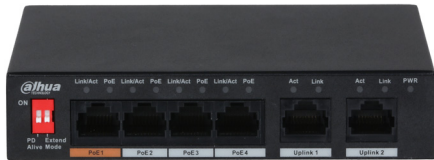

## Informacije o proizvodu (EN)

DAHUA PFS3006-4ET-60-V2 switch

Tehnoteka je online destinacija za upoređivanje cena i karakteristika bele tehnike, potrošačke elektronike i IT uređaja kod trgovinskih lanaca i internet prodavnica u Srbiji. Naša stranica vam omogućava da istražite najnovije informacije, detaljne karakteristike i konkurentne cene proizvoda.

# DH-PFS3006-4ET-60

6-Port 10/100Mbps Unmanaged Desktop Switch with 4 PoE Ports

## System Overview

6-Port 10/100Mbps Unmanaged Desktop Switch with 4 PoE Ports is a type of layer two commercial switch. It provides 4 10/100 Mbps Ethernet ports and 2 10/100 Mbps uplink ports. The product is equipped with two types of transmission modes (Extend Mode On/Extend Mode Off). It also supports PoE watchdog to avoid manually maintenance and device restart, which can realize the intelligent management and reduce the cost.