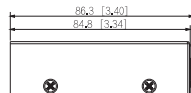

Dimensions (mm[inch])