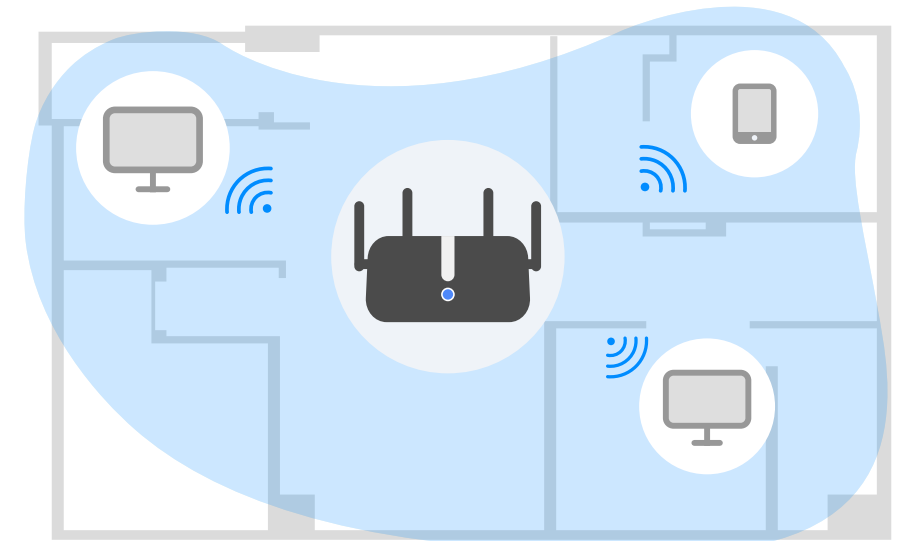

Extensive Coverage

Beamforming, and four antennas combine to deliver focused reception to devices far away.