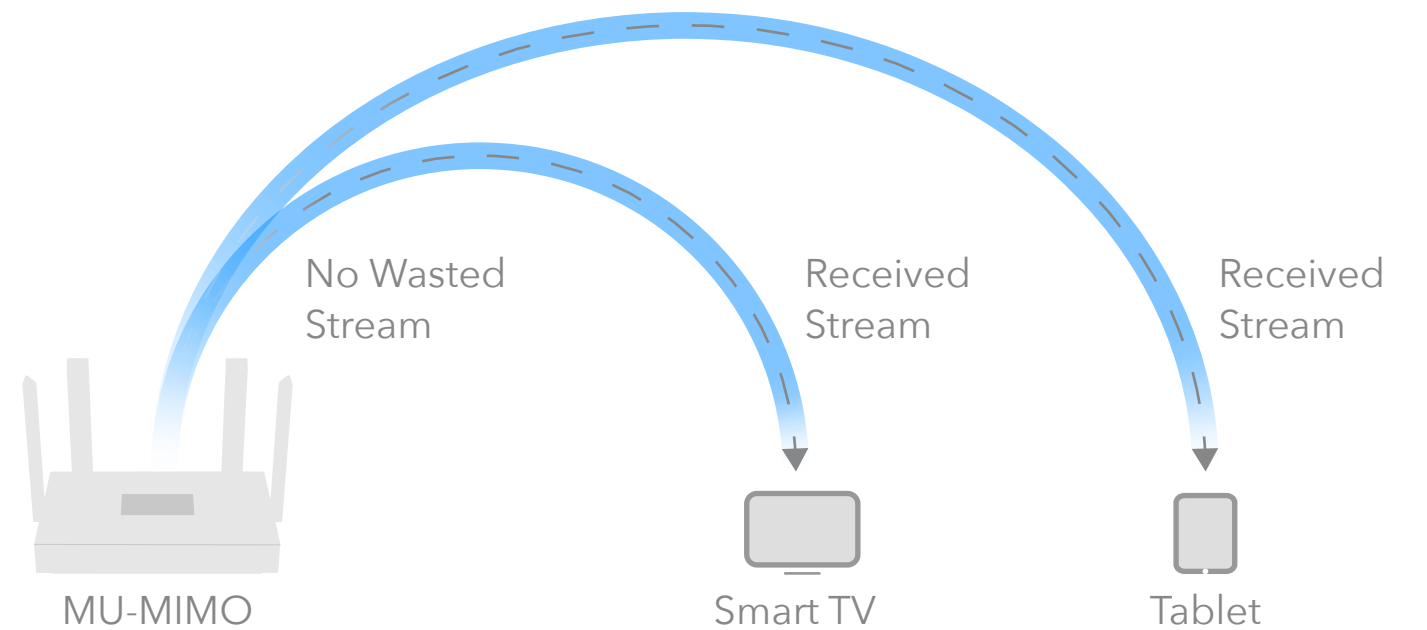

[Datasheet](#)

Up to 1.2 Gbps Wi-Fi Speed: Enjoy smooth streaming, downloading, and gaming with extremely fast Wi-Fi Speed.

Extensive Coverage

Hardware

Powerful Dual-Core Processor

Powerful Dual-Core CPU ensures smooth 4K UHD streaming to Smart TVs, mobile devices and gaming consoles without buffering.

4 x Omni-Directional Antennas

Four antennas with beamforming boasts better "wall-penetrating" capabilities, offering broader WiFi coverage.

3 x Gigabit Ports

Featured with 3 10/100/1000Mbps ports, greatly expands your network capacity, enabling instant large files transferring.