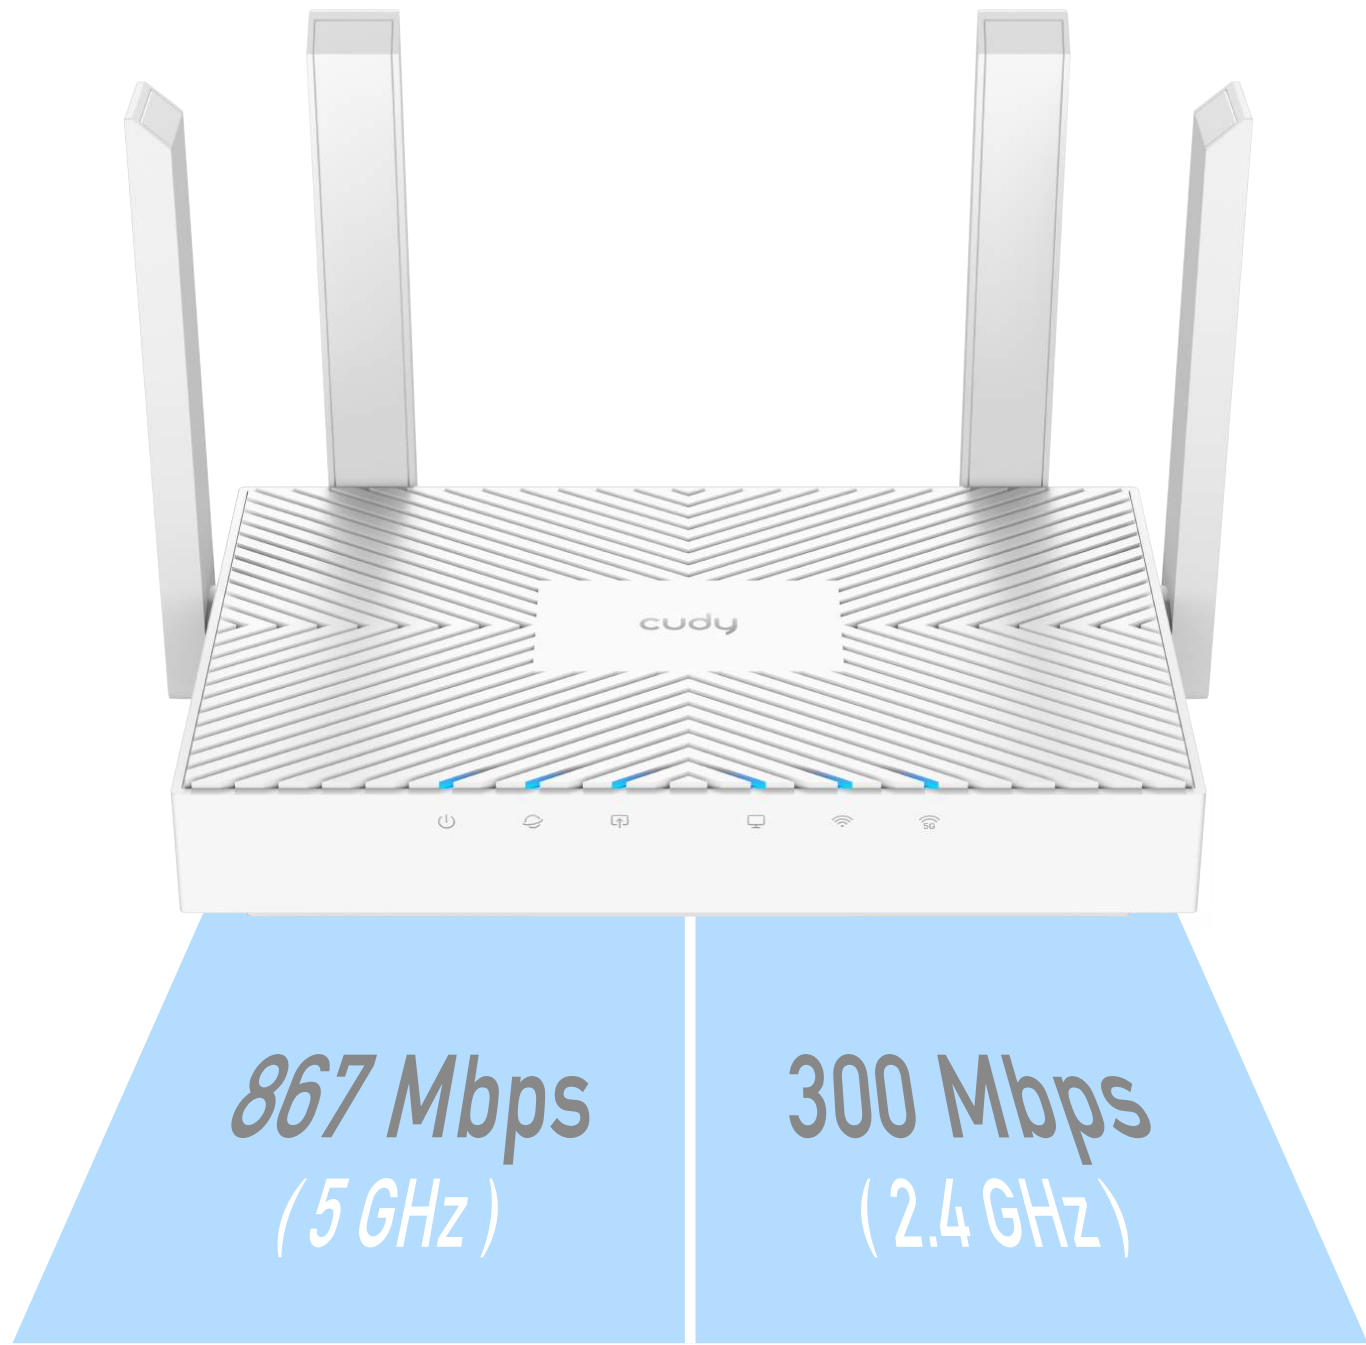

Posetite nas i uživajte u ekskluzivnom iskustvu pametne kupovine klikom na link:

<https://tehnoteka.rs/p/cudy-wr1300e-ac1200-wifi-ruter-akcija-cena/>

Model: WR1300E

AC1200

Gigabit Wi-Fi Router

-  Up to 867 Mbps + 300 Mbps Wi-Fi Speed
-  Powerful Dual-Core Processor
-  MU-MIMO and Beamforming

[Datasheet](#)

Up to 1.2 Gbps Wi-Fi Speed: Enjoy smooth streaming, downloading, and gaming with extremely fast Wi-Fi Speed.

Extensive Coverage

Hardware

Powerful Dual-Core Processor

Powerful Dual-Core CPU ensures smooth 4K UHD streaming to Smart TVs, mobile devices and gaming consoles without buffering.

4 x Omni-Directional Antennas

Four antennas with beamforming boasts better "wall-penetrating" capabilities, offering broader WiFi coverage.

3 x Gigabit Ports

Featured with 3 10/100/1000Mbps ports, greatly expands your network capacity, enabling instant large files transferring.

Hardware Features

Processor	Dual-Core CPU
Flash	64 Mbit (8 MB)
DDR	1 Gbit (128 MB)
Antennas	4× Fixed Omni-Directional Antennas
Interfaces	1× 10/100/1000 Mbps WAN Port 2× 10/100/1000 Mbps LAN Ports
Buttons	WPS Button, Reset Button
External Power Supply	12 V / 1 A
Dimension (WxDxH)	183.3×109×35 mm (7.22×4.29×1.38 inches)