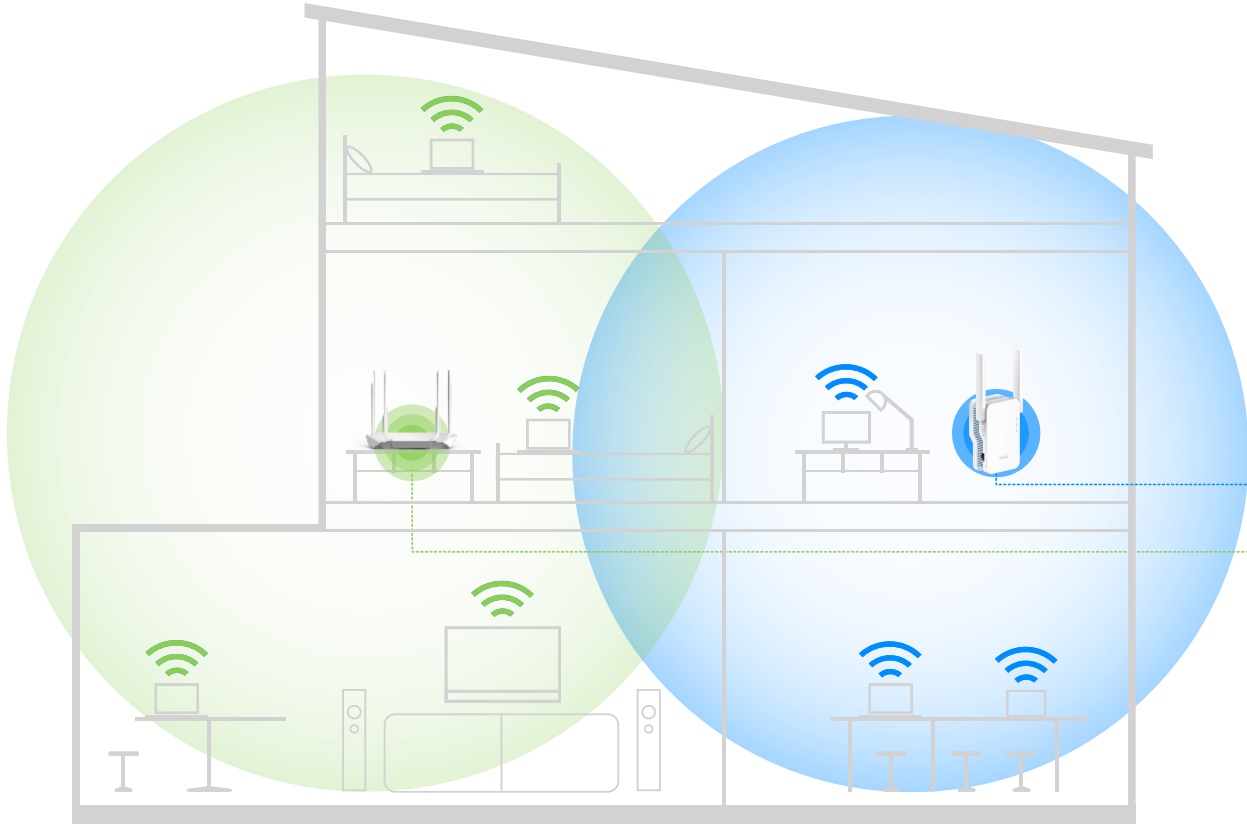

Informacije o proizvodu (EN)

CUDY RE1200 AC1200 range extender

The logo for Cudy, featuring the word "cudy" in a lowercase, rounded, blue sans-serif font.

Tehnoteka je online destinacija za upoređivanje cena i karakteristika bele tehnike, potrošačke elektronike i IT uređaja kod trgovinskih lanaca i internet prodavnica u Srbiji. Naša stranica vam omogućava da istražite najnovije informacije, detaljne karakteristike i konkurentne cene proizvoda.

Posetite nas i uživajte u ekskluzivnom iskustvu pametne kupovine klikom na link:

<https://tehnoteka.rs/p/cudy-re1200-ac1200-range-extender-akcija-cena/>

cudy

Model: RE 1200

AC1200

Dual Band Range Extender

-  2.4 GHz 300Mbps + 5 GHz 867Mbps Wi-Fi Speed
-  2-in-1 WiFi Extender / Access Point
-  WPS Quick Setup
-  Cudy Whole Home Mesh

Features

- 2.4 GHz 300Mbps+5 GHz 867Mbps Wi-Fi Speed
- Work with any standard router or gateway
- Easily expand wireless coverage at a push of the WPS button
- External antennas for faster and more reliable Wi-Fi
- 2-in-1 WiFi Extender / Access Point
- Easy Setup Assistant with multi-language support

WiFi Range Extender

Boosts the range of your existing WiFi and creates a stronger signal in hard-to-reach areas

Existing WiFi

Sometimes your router does not provide the WiFi coverage you need

Wi-Fi Extender Mode