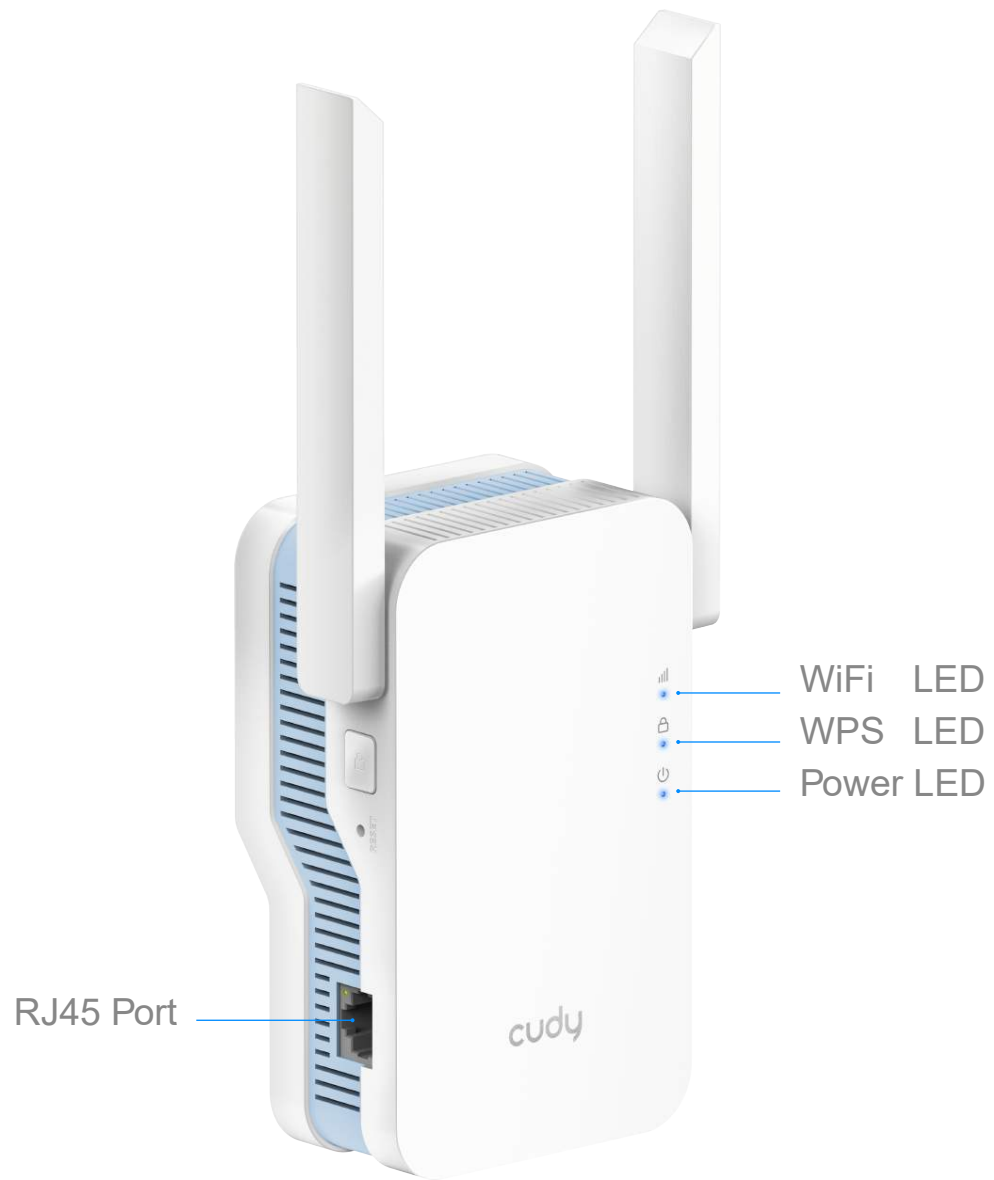

Informacije o proizvodu (EN)

CUDY RE1200 AC1200 range extender

The logo for Cudy, featuring the word "cudy" in a lowercase, rounded, blue sans-serif font.

Tehnoteka je online destinacija za upoređivanje cena i karakteristika bele tehnike, potrošačke elektronike i IT uređaja kod trgovinskih lanaca i internet prodavnica u Srbiji. Naša stranica vam omogućava da istražite najnovije informacije, detaljne karakteristike i konkurentne cene proizvoda.

Posetite nas i uživajte u ekskluzivnom iskustvu pametne kupovine klikom na link:

<https://tehnoteka.rs/p/cudy-re1200-ac1200-range-extender-akcija-cena/>

cudy

Model: RE 1200

AC1200

Dual Band Range Extender

-  2.4 GHz 300Mbps + 5 GHz 867Mbps Wi-Fi Speed
-  2-in-1 WiFi Extender / Access Point
-  WPS Quick Setup
-  Cudy Whole Home Mesh

WiFi Range Extender

Boosts the range of your existing WiFi and creates a stronger signal in hard-to-reach areas

Existing WiFi

Sometimes your router does not provide the WiFi coverage you need

Wi-Fi Extender Mode

Access Point Mode

Say Goodbye to Dead Spots and Buffering

Enjoy Cudy Whole Home Mesh Wi-Fi System

- 4K 5GHz 867Mbps
- 2.4GHz 300Mbps

Specifications

Product Name	1200Mbps Wi-Fi Range Extender
Product Model	RE1200
Standards and Protocols	IEEE 802.11ac/n/g/a/b
Frequency	2.4GHz & 5GHz
Signal Rate	5GHz: Up to 867Mbps 2.4GHz: Up to 300Mbps
Wireless Security	WPA-PSK/WPA2-PSK, OPEN
Reception Sensitivity	5GHz: 11a 6Mbps: -96dBm@10% PER 11a 54Mbps: -77dBm@10% PER 11ac HT20 mcs8: -72dBm@10% PER 11ac HT40 mcs9: -67dBm@10% PER 11ac HT80 mcs9: -62dBm@10% PER 2.4GHz: 11g 54M: -78dBm@10% PER 11n HT20 mcs7: -76dBm@10% PER 11n HT40 mcs7: -73dBm@10% PER
Ports	1 10/100Mbps self-adaptive LAN
Power	Direct plug-in power supply (110V-240V)
Antenna	2 x 5dBi Antennas
Environment	Operating Temperature: 0°C~50°C Storage Temperature: -40°C~70°C Operating Humidity: 10%~90% non-condensing Storage Humidity: 5%~90% non-condensing