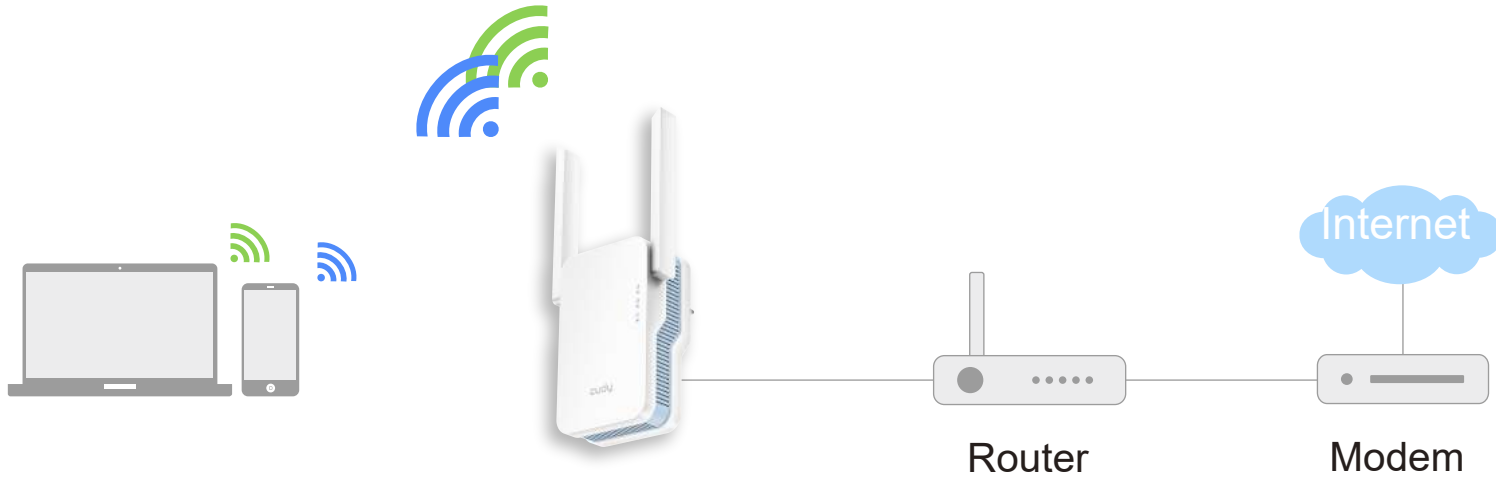

Features

- 2.4 GHz 300Mbps+5 GHz 867Mbps Wi-Fi Speed
- Work with any standard router or gateway
- Easily expand wireless coverage at a push of the WPS button
- External antennas for faster and more reliable Wi-Fi
- 2-in-1 WiFi Extender / Access Point
- Easy Setup Assistant with multi-language support

WiFi Range Extender

Boosts the range of your existing WiFi and creates a stronger signal in hard-to-reach areas

Existing WiFi

Sometimes your router does not provide the WiFi coverage you need

Wi-Fi Extender Mode

Access Point Mode

Say Goodbye to Dead Spots and Buffering

Enjoy Cudy Whole Home Mesh Wi-Fi System

- 4K 5GHz 867Mbps
- 2.4GHz 300Mbps

Specifications

Product Name	1200Mbps Wi-Fi Range Extender
Product Model	RE1200
Standards and Protocols	IEEE 802.11ac/n/g/a/b
Frequency	2.4GHz & 5GHz
Signal Rate	5GHz: Up to 867Mbps 2.4GHz: Up to 300Mbps
Wireless Security	WPA-PSK/WPA2-PSK, OPEN
Reception Sensitivity	5GHz: 11a 6Mbps: -96dBm@10% PER 11a 54Mbps: -77dBm@10% PER 11ac HT20 mcs8: -72dBm@10% PER 11ac HT40 mcs9: -67dBm@10% PER 11ac HT80 mcs9: -62dBm@10% PER 2.4GHz: 11g 54M: -78dBm@10% PER 11n HT20 mcs7: -76dBm@10% PER 11n HT40 mcs7: -73dBm@10% PER
Ports	1 10/100Mbps self-adaptive LAN
Power	Direct plug-in power supply (110V-240V)
Antenna	2 x 5dBi Antennas
Environment	Operating Temperature: 0°C~50°C Storage Temperature: -40°C~70°C Operating Humidity: 10%~90% non-condensing Storage Humidity: 5%~90% non-condensing