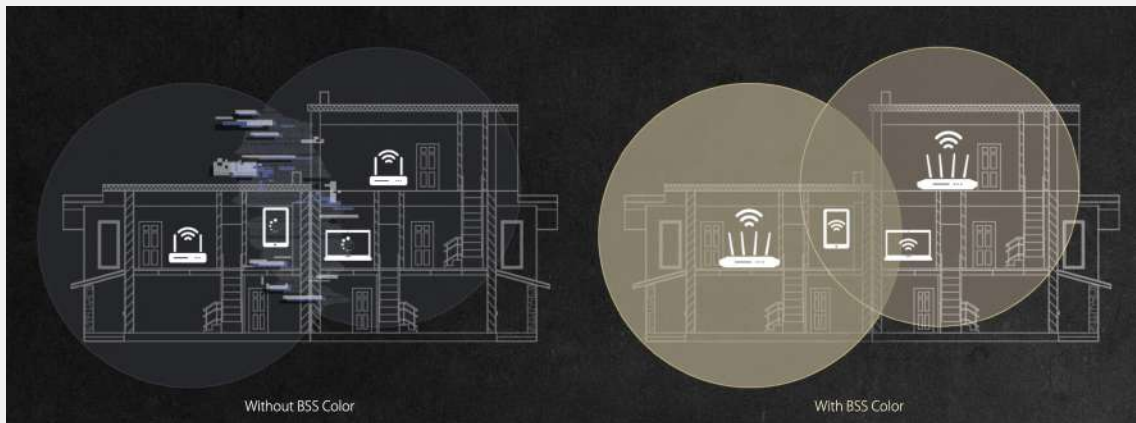

WiFi 6

Capacity	Coverage	Speed
		
Built for Smart Home WiFi 6 (802.11ax) is engineered to cope with multiple devices, providing up to 4X greater network capacity and efficiency.	WiFi that Goes Further WiFi 6 provides increased WiFi signal range and better coverage of up to 80% farther.	Faster WiFi. Smoother Usage. With a total networking speed of 3,000Mbps— RT-AX57 is 1.5X faster than 802.11ac 2X2 dual-band routers*.

*The data compares speed of 2x2 WiFi 6 solution on 2.4GHz / 5GHz bands to speed of 2X2 WiFi 5 solution on 2.4GHz / 5GHz bands

BSS Coloring Boosts Connection Efficiency

WiFi 6 includes a new feature called BSS Coloring that improves WiFi connection efficiency even in crowded environments. When two neighboring routers send traffic on the same channel, your router has to wait until the channel is free. With BSS Coloring, your WiFi 6 router identifies its data with a unique channel tag ('color') that's different from neighboring networks. Your WiFi 6 router can then ignore other-colored signals on the channel and send data immediately.* This greatly reduces router waiting times and boosts network efficiency.

*A BSS Coloring-compatible client is needed to enjoy the benefit.

The Latest WPA3 Network Security

The next generation of WiFi security, bringing new capabilities to enhance WiFi protections in personal networks. Building on the widespread adoption of WPA2 over more than a decade, WPA3 adds new features to simplify WiFi security, enable more robust authentication, and deliver increased cryptographic strength for highly sensitive data markets.