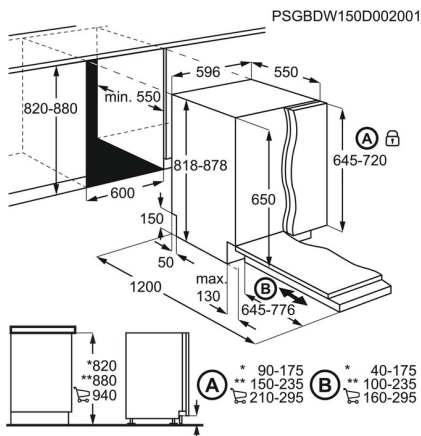

Specifikacije

Instalacija proizvoda	ugradna	DryingPerfIndexE20	1.07
Instalacija	FI	ProgrammeDurE20	3:47
RatedCapacityE20	13	Motor system	Inverter BLDC
EnergyClassE20	E	Nordic_DW_SoftGrips	No
dB(A)	49	Nordic_DW_SoftSpikes	No
Programmes number of	5	Automatic door opener	Yes
Number of temperatures	3	Auto shut-off	Yes
Push button functions	On/off, Program selection, Delay start	Upper basket specification	Foldable cup shelves
Nordic_DW_QuickSelect	-	Lower basket specification	Fixed tines
Upper basket type	Adjustable	UpperSprayArm	Standard spray arm
XXL-Tub	No	Beam on floor	None
Tub material	Stainless steel	Anti-flood device	Floating switch
Nordic_DW_MaxiFlex	No	Hinges double movement	Sliding
Dishwasher programs	160 Minutes, 90 Minutes, Eco, Quick 30 Minutes, Rinse & Hold	Installation in height	None
Cutlery shelves	None	Napon (V)	220-240
Interior light	No	Frequency	50
EnergyCons100CycleE20	94	Dimenzije (mm) VxŠxD	818x596x550
EnergyConsE20	0.936	Dužina kabla (m)	1.5
EnergyIndexE20	55.9	Connected load (W)	1950
OffModePwE20	0.5	PNC	911 539 271
StandByPwE20	0.5	EAN kod	7332543761777
WaterConsE20	9.9		
CleaningPerfIndexE20	1.13