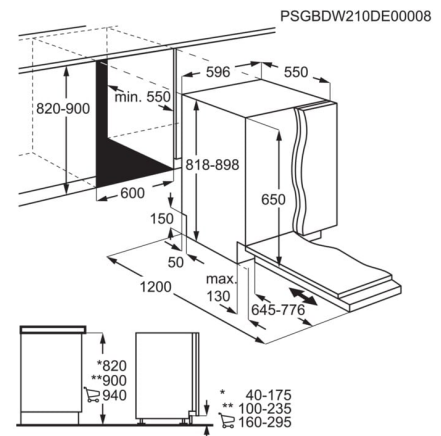

Specifikacije

Instalacija proizvoda	ugradna	DryingPerfIndexE20	1.07
Instalacija	FI	ProgrammeDurE20	3:47
RatedCapacityE20	13	Motor system	Inverter BLDC
EnergyClassE20	E	Nordic_DW_SoftGrips	No
dB(A)	49	Nordic_DW_SoftSpikes	No
Programmes number of	5	Automatic door opener	Yes
Number of temperatures	3	Auto shut-off	Yes
Push button functions	On/off, Program selection, Delay start	Upper basket specification	Foldable cup shelves
Nordic_DW_QuickSelect	-	Lower basket specification	Fixed tines
Upper basket type	Adjustable	UpperSprayArm	Standard spray arm
XXL-Tub	No	Beam on floor	None
Tub material	Stainless steel	Anti-flood device	Floating switch
Nordic_DW_MaxiFlex	No	Hinges double movement	Sliding
Dishwasher programs	160 Minutes, 90 Minutes, Eco, Quick 30 Minutes, Rinse & Hold	Installation in height	None
Cutlery shelves	None	Napon (V)	220-240
Interior light	No	Frequency	50
EnergyCons100CycleE20	94	Dimenzije (mm) VxŠxD	818x596x550
EnergyConsE20	0.936	Dužina kabla (m)	1.5
EnergyIndexE20	55.9	Connected load (W)	1950
OffModePwE20	0.5	PNC	911 539 271
StandByPwE20	0.5	EAN kod	7332543761777
WaterConsE20	9.9		
CleaningPerfIndexE20	1.13